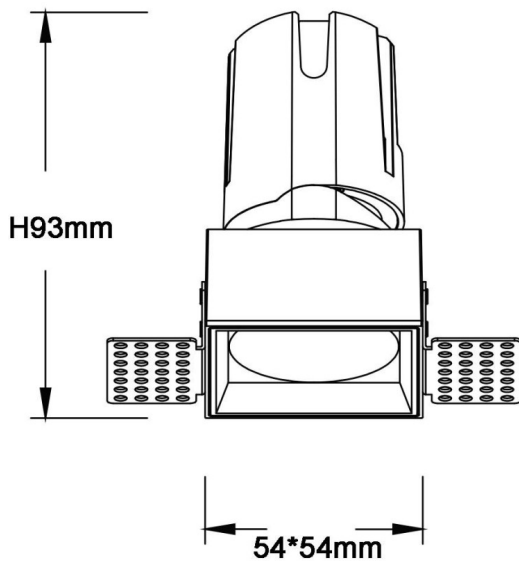

**ZENITH IP65S Trimless**

Lavov downlight from the family ZENITH IP65S Trimless with a power of 10W and a 60 degrees beam angle. CCT 3000K. Black color. With a total lumen output of 800lm and a luminous efficacy of 80lm/W. Made in Die Cast Aluminum. IP65degree of protection. Class II isolation. DALI driver. UGR19. CRI90.

Dimensions	
Product dimensions (mm)	54*54*93mm

**Scheme**

Item code	86.D087.0343.02
Product type	Indoor
Category	Downlights
Family	ZENITH
Subfamily	ZENITH IP65S Trimless
Pictograms	

<b>Product</b>	
Real power (W)	10
Real luminous flux (Lm)	800
Luminous efficiency (Lm/W)	80
Beam angle (°)	60
Life time (h)	50000 h L80B10
IP	65
Electrical class insulation	Clas II
Colour	Black
U. G. R	19
Control gear included	Yes
Control gear	DALI
Flicker Free	Yes
Light source	LED
Type of LED	COB
Colour temperature (K)	3000
Colour consistency (SDCM)	SDCM3
CRI	90