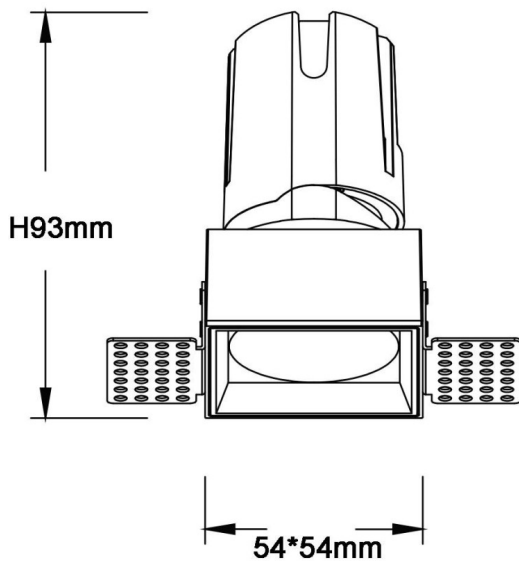

**ZENITH IP65S Trimless**

Lavov downlight from the family ZENITH IP65S Trimless with a power of 10W and a 60 degrees beam angle. CCT 3000K. Black color. With a total lumen output of 800lm and a luminous efficacy of 80lm/W. Made in Die Cast Aluminum. IP65degree of protection. Class II isolation. DALI driver. UGR19. CRI90.

Dimensions	
Product dimensions (mm)	54*54*93mm

**Scheme**

Item code	86.D087.0343.02
Product type	Indoor
Category	Downlights
Family	ZENITH
Subfamily	ZENITH IP65S Trimless
Pictograms	

<b>Product</b>	
Real power (W)	10
Real luminous flux (Lm)	800
Luminous efficiency (Lm/W)	80
Beam angle (&ordm;)	60
Life time (h)	50000 h L80B10
IP	65
Electrical class insulation	Clas II
Colour	Black
U. G. R	19
Control gear included	Yes
Control gear	DALI
Flicker Free	Yes
Light source	LED
Type of LED	COB
Colour temperature (K)	3000
Colour consistency (SDCM)	SDCM<3
CRI	90