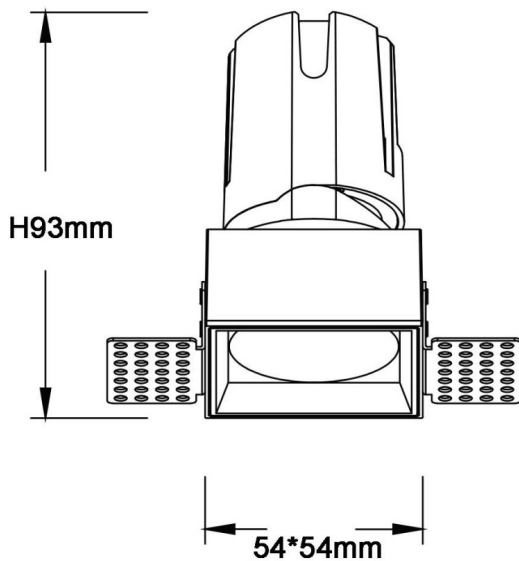

ZENITH IP65S Trimless

Lavov downlight from the family ZENITH IP65S Trimless with a power of 10W and a 12 degrees beam angle. CCT 4000K. White color. With a total lumen output of 800lm and a luminous efficacy of 80lm/W. Made in Die Cast Aluminum. IP65degree of protection. Class II isolation. ON/OFFdriver. UGR19. CRI90.

Dimensions

Product dimensions (mm) **54*54*93mm**

Scheme

Item code	86.D087.0411.01
Product type	Indoor
Category	Downlights
Family	ZENITH
Subfamily	ZENITH IP65S Trimless
Pictograms	

Product	
Real power (W)	10
Real luminous flux (Lm)	800
Luminous efficiency (Lm/W)	80
Beam angle (º)	12
Life time (h)	50000 h L80B10
IP	65
Electrical class insulation	Clas II
Colour	White
U. G. R	19
Control gear included	Yes
Control gear	ON/OFF
Flicker Free	Yes
Light source	LED
Type of LED	COB
Colour temperature (K)	4000
Colour consistency (SDCM)	SDCM<3
CRI	90