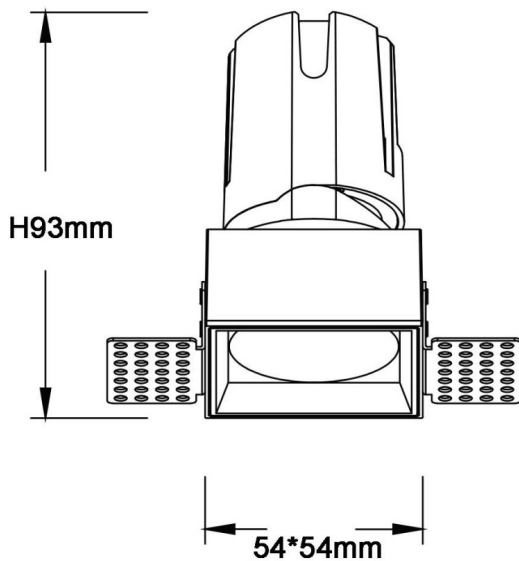

ZENITH IP65S Trimless

Lavov downlight from the family ZENITH IP65S Trimless with a power of 10W and a 12 degrees beam angle. CCT 4000K. Black color. With a total lumen output of 800lm and a luminous efficacy of 80lm/W. Made in Die Cast Aluminum. IP65degree of protection. Class II isolation. ON/OFFdriver. UGR19. CRI90.

Dimensions

Product dimensions (mm) **54*54*93mm**

Scheme

Item code	86.D087.0411.02
Product type	Indoor
Category	Downlights
Family	ZENITH
Subfamily	ZENITH IP65S Trimless
Pictograms	

Product	
Real power (W)	10
Real luminous flux (Lm)	800
Luminous efficiency (Lm/W)	80
Beam angle (°)	12
Life time (h)	50000 h L80B10
IP	65
Electrical class insulation	Clas II
Colour	Black
U. G. R	19
Control gear included	Yes
Control gear	ON/OFF
Flicker Free	Yes
Light source	LED
Type of LED	COB
Colour temperature (K)	4000
Colour consistency (SDCM)	SDCM3
CRI	90