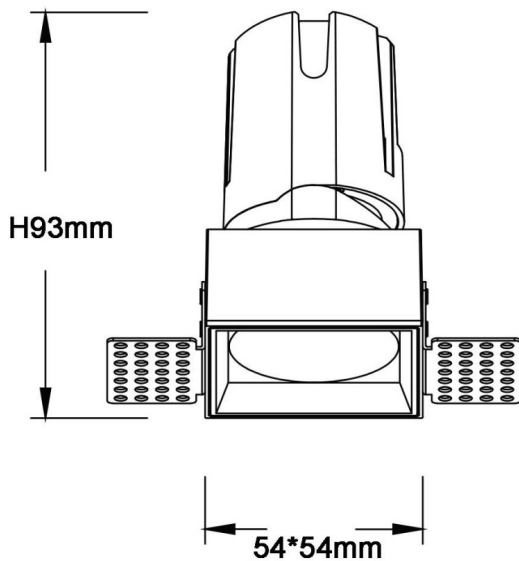

ZENITH IP65S Trimless

Lavov downlight from the family ZENITH IP65S Trimless with a power of 10W and a 12 degrees beam angle. CCT 4000K. Black color. With a total lumen output of 800lm and a luminous efficacy of 80lm/W. Made in Die Cast Aluminum. IP65degree of protection. Class II isolation. DALI driver. UGR19. CRI90.

Dimensions

Product dimensions (mm) **54*54*93mm**

Scheme

Item code	86.D087.0413.02
Product type	Indoor
Category	Downlights
Family	ZENITH
Subfamily	ZENITH IP65S Trimless
Pictograms	

Product	
Real power (W)	10
Real luminous flux (Lm)	800
Luminous efficiency (Lm/W)	80
Beam angle (º)	12
Life time (h)	50000 h L80B10
IP	65
Electrical class insulation	Clas II
Colour	Black
U. G. R	19
Control gear included	Yes
Control gear	DALI
Flicker Free	Yes
Light source	LED
Type of LED	COB
Colour temperature (K)	4000
Colour consistency (SDCM)	SDCM<3
CRI	90