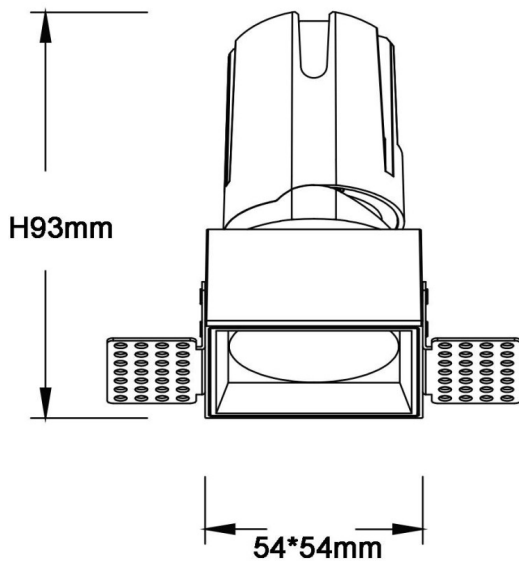

ZENITH IP65S Trimless

Lavov downlight from the family ZENITH IP65S Trimless with a power of 10W and a 24 degrees beam angle. CCT 4000K. White color. With a total lumen output of 800lm and a luminous efficacy of 80lm/W. Made in Die Cast Aluminum. IP65degree of protection. Class II isolation. ON/OFFdriver. UGR19. CRI90.

Dimensions

Product dimensions (mm) **54*54*93mm**

Scheme

Photometry

Item code	86.D087.0421.01
Product type	Indoor
Category	Downlights
Family	ZENITH
Subfamily	ZENITH IP65S Trimless
Pictograms	

Product	
Real power (W)	10
Real luminous flux (Lm)	800
Luminous efficiency (Lm/W)	80
Beam angle (°)	24
Life time (h)	50000 h L80B10
IP	65
Electrical class insulation	Clas II
Colour	White
U. G. R	19
Control gear included	Yes
Control gear	ON/OFF
Flicker Free	Yes
Light source	LED
Type of LED	COB
Colour temperature (K)	4000
Colour consistency (SDCM)	SDCM3
CRI	90