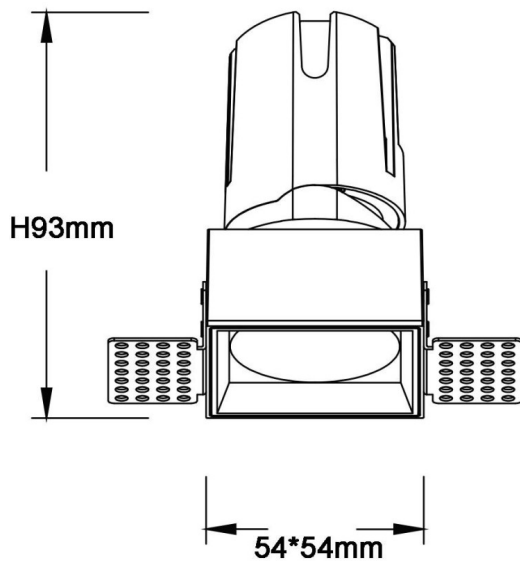

### ZENITH IP65S Trimless

Lavov downlight from the family ZENITH IP65S Trimless with a power of 10W and a 24 degrees beam angle. CCT 4000K. White color. With a total lumen output of 800lm and a luminous efficacy of 80lm/W. Made in Die Cast Aluminum. IP65degree of protection. Class II isolation. DALI driver. UGR19. CRI90.

#### Dimensions

Product dimensions (mm) **54\*54\*93mm**

#### Photometry

Item code	<b>86.D087.0423.01</b>
Product type	<b>Indoor</b>
Category	<b>Downlights</b>
Family	<b>ZENITH</b>
Subfamily	<b>ZENITH IP65S Trimless</b>
Pictograms	

<b>Product</b>	
Real power (W)	<b>10</b>
Real luminous flux (Lm)	<b>800</b>
Luminous efficiency (Lm/W)	<b>80</b>
Beam angle (°)	<b>24</b>
Life time (h)	<b>50000 h L80B10</b>
IP	<b>65</b>
Electrical class insulation	<b>Clas II</b>
Colour	<b>White</b>
U. G. R	<b>19</b>
Control gear included	<b>Yes</b>
Control gear	<b>DALI</b>
Flicker Free	<b>Yes</b>
Light source	<b>LED</b>
Type of LED	<b>COB</b>
Colour temperature (K)	<b>4000</b>
Colour consistency (SDCM)	<b>SDCM3</b>
CRI	<b>90</b>