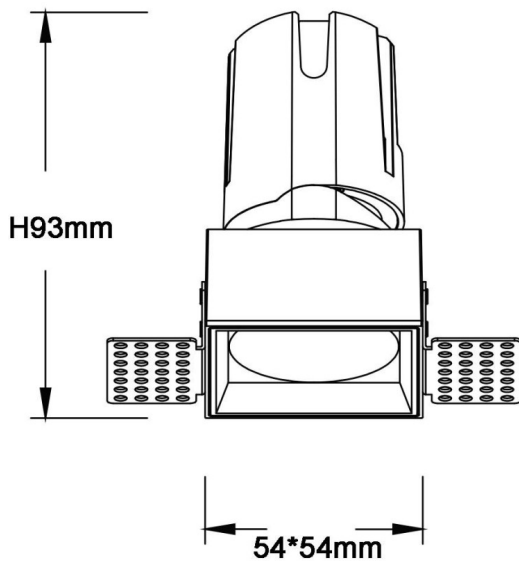

**ZENITH IP65S Trimless**

Lavov downlight from the family ZENITH IP65S Trimless with a power of 10W and a 60 degrees beam angle. CCT 4000K. White color. With a total lumen output of 800lm and a luminous efficacy of 80lm/W. Made in Die Cast Aluminum. IP65degree of protection. Class II isolation. DALIdriver. UGR19. CRI90.

Dimensions	
Product dimensions (mm)	54*54*93mm

**Scheme**

Item code	86.D087.0443.01
Product type	Indoor
Category	Downlights
Family	ZENITH
Subfamily	ZENITH IP65S Trimless
Pictograms	

<b>Product</b>	
Real power (W)	10
Real luminous flux (Lm)	800
Luminous efficiency (Lm/W)	80
Beam angle (°)	60
Life time (h)	50000 h L80B10
IP	65
Electrical class insulation	Clas II
Colour	White
U. G. R	19
Control gear included	Yes
Control gear	DALI
Flicker Free	Yes
Light source	LED
Type of LED	COB
Colour temperature (K)	4000
Colour consistency (SDCM)	SDCM3
CRI	90