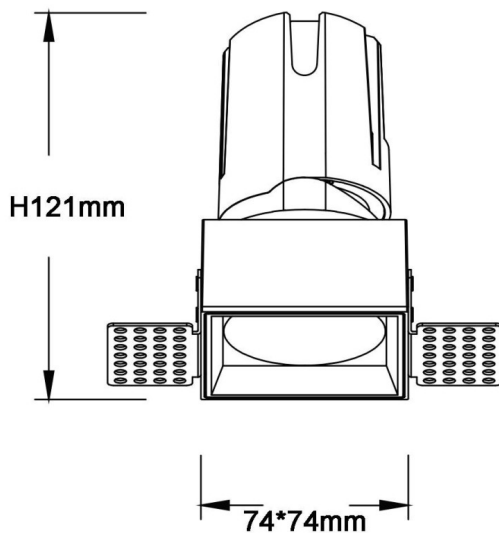

ZENITH IP65S Trimless

Lavov downlight from the family ZENITH IP65S Trimless with a power of 20W and a 12 degrees beam angle. CCT 3000K. Black color. With a total lumen output of 1600lm and a luminous efficacy of 80lm/W. Made in Die Cast Aluminum. IP65 degree of protection. Class II isolation. DALI driver. UGR19. CRI90.

Dimensions

Product dimensions (mm) **74*74*121mm**

Scheme

Item code	86.D087.1313.02
Product type	Indoor
Category	Downlights
Family	ZENITH
Subfamily	ZENITH IP65S Trimless
Pictograms	

Product	
Real power (W)	20
Real luminous flux (Lm)	1600
Luminous efficiency (Lm/W)	80
Beam angle (°)	12
Life time (h)	50000 h L80B10
IP	65
Electrical class insulation	Clas II
Colour	Black
U. G. R	19
Control gear included	Yes
Control gear	DALI
Flicker Free	Yes
Light source	LED
Type of LED	COB
Colour temperature (K)	3000
Colour consistency (SDCM)	SDCM<3
CRI	90