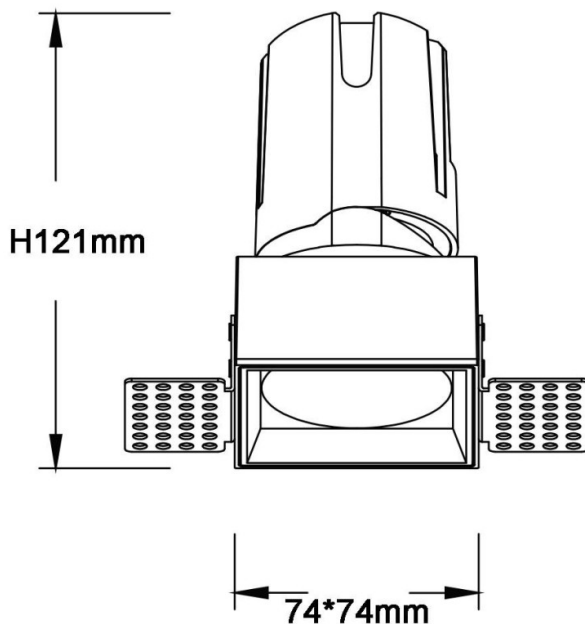

ZENITH IP65S Trimless

Lavov downlight from the family ZENITH IP65S Trimless with a power of 20W and a 12 degrees beam angle. CCT 3000K. Black color. With a total lumen output of 1600lm and a luminous efficacy of 80lm/W. Made in Die Cast Aluminum. IP65 degree of protection. Class II isolation. DALI driver. UGR19. CRI90.

Item code	86.D087.1313.02
Product type	Indoor
Category	Downlights
Family	ZENITH
Subfamily	ZENITH IP65S Trimless
Pictograms	

Dimensions

Product dimensions (mm) **74*74*121mm**

Scheme

Product	
Real power (W)	20
Real luminous flux (Lm)	1600
Luminous efficiency (Lm/W)	80
Beam angle (°)	12
Life time (h)	50000 h L80B10
IP	65
Electrical class insulation	Clas II
Colour	Black
U. G. R	19
Control gear included	Yes
Control gear	DALI
Flicker Free	Yes
Light source	LED
Type of LED	COB
Colour temperature (K)	3000
Colour consistency (SDCM)	SDCM<3
CRI	90