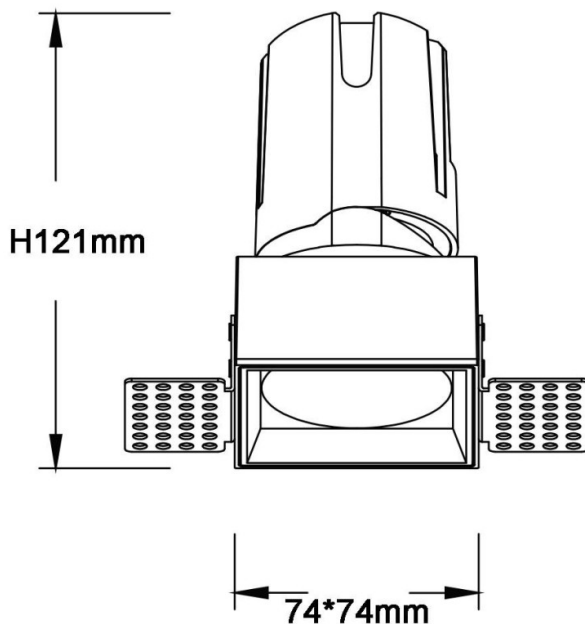

ZENITH IP65S Trimless

Lavov downlight from the family ZENITH IP65S Trimless with a power of 20W and a 24 degrees beam angle. CCT 3000K. White color. With a total lumen output of 1600lm and a luminous efficacy of 80lm/W. Made in Die Cast Aluminum. IP65 degree of protection. Class II isolation. ON/OFF driver. UGR19. CRI90.

Item code	86.D087.1321.01
Product type	Indoor
Category	Downlights
Family	ZENITH
Subfamily	ZENITH IP65S Trimless
Pictograms	

Dimensions

Product dimensions (mm) **74*74*121mm**

Scheme

Product	
Real power (W)	20
Real luminous flux (Lm)	1600
Luminous efficiency (Lm/W)	80
Beam angle (°)	24
Life time (h)	50000 h L80B10
IP	65
Electrical class insulation	Clas II
Colour	White
U. G. R	19
Control gear included	Yes
Control gear	ON/OFF
Flicker Free	Yes
Light source	LED
Type of LED	COB
Colour temperature (K)	3000
Colour consistency (SDCM)	SDCM<3
CRI	90