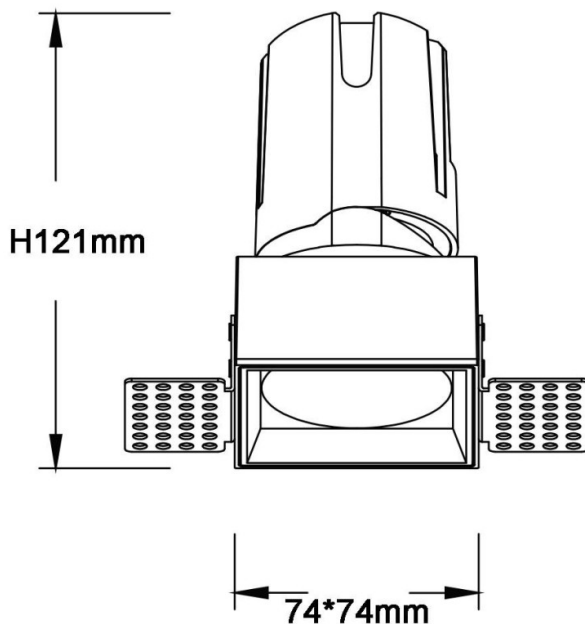

ZENITH IP65S Trimless

Lavov downlight from the family ZENITH IP65S Trimless with a power of 20W and a 60 degrees beam angle. CCT 3000K. White color. With a total lumen output of 1600lm and a luminous efficacy of 80lm/W. Made in Die Cast Aluminum. IP65 degree of protection. Class II isolation. DALI driver. UGR19. CRI90.

Item code	86.D087.1343.01
Product type	Indoor
Category	Downlights
Family	ZENITH
Subfamily	ZENITH IP65S Trimless
Pictograms	

Dimensions

Product dimensions (mm) **74*74*121mm**

Scheme

Product	
Real power (W)	20
Real luminous flux (Lm)	1600
Luminous efficiency (Lm/W)	80
Beam angle (°)	60
Life time (h)	50000 h L80B10
IP	65
Electrical class insulation	Clas II
Colour	White
U. G. R	19
Control gear included	Yes
Control gear	DALI
Flicker Free	Yes
Light source	LED
Type of LED	COB
Colour temperature (K)	3000
Colour consistency (SDCM)	SDCM<3
CRI	90