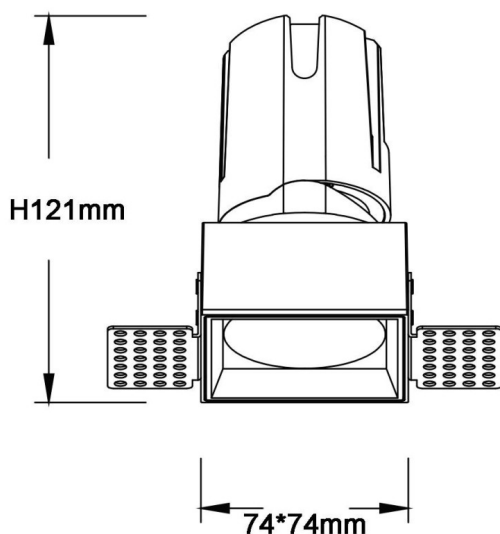

### ZENITH IP65S Trimless

Lavov downlight from the family ZENITH IP65S Trimless with a power of 20W and a 12 degrees beam angle. CCT 4000K. White color. With a total lumen output of 1600lm and a luminous efficacy of 80lm/W. Made in Die Cast Aluminum. IP65 degree of protection. Class II isolation. DALI driver. UGR19. CRI90.

#### Dimensions

Product dimensions (mm) **74\*74\*121mm**

#### Scheme

Item code	<b>86.D087.1413.01</b>
Product type	<b>Indoor</b>
Category	<b>Downlights</b>
Family	<b>ZENITH</b>
Subfamily	<b>ZENITH IP65S Trimless</b>
Pictograms	

<b>Product</b>	
Real power (W)	<b>20</b>
Real luminous flux (Lm)	<b>1600</b>
Luminous efficiency (Lm/W)	<b>80</b>
Beam angle (&ordm;)	<b>12</b>
Life time (h)	<b>50000 h L80B10</b>
IP	<b>65</b>
Electrical class insulation	<b>Clas II</b>
Colour	<b>White</b>
U. G. R	<b>19</b>
Control gear included	<b>Yes</b>
Control gear	<b>DALI</b>
Flicker Free	<b>Yes</b>
Light source	<b>LED</b>
Type of LED	<b>COB</b>
Colour temperature (K)	<b>4000</b>
Colour consistency (SDCM)	<b>SDCM&lt;3</b>
CRI	<b>90</b>