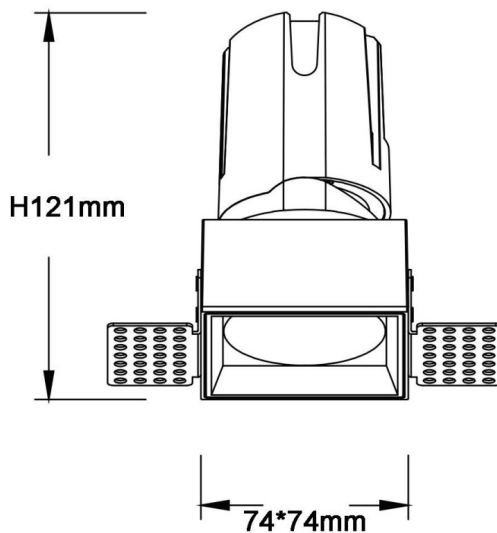

ZENITH IP65S Trimless

Lavov downlight from the family ZENITH IP65S Trimless with a power of 20W and a 12 degrees beam angle. CCT 4000K. Black color. With a total lumen output of 1600lm and a luminous efficacy of 80lm/W. Made in Die Cast Aluminum. IP65 degree of protection. Class II isolation. DALI driver. UGR19. CRI90.

Dimensions

Product dimensions (mm) **74*74*121mm**

Scheme

Item code	86.D087.1413.02
Product type	Indoor
Category	Downlights
Family	ZENITH
Subfamily	ZENITH IP65S Trimless
Pictograms	

Product	
Real power (W)	20
Real luminous flux (Lm)	1600
Luminous efficiency (Lm/W)	80
Beam angle (°)	12
Life time (h)	50000 h L80B10
IP	65
Electrical class insulation	Clas II
Colour	Black
U. G. R	19
Control gear included	Yes
Control gear	DALI
Flicker Free	Yes
Light source	LED
Type of LED	COB
Colour temperature (K)	4000
Colour consistency (SDCM)	SDCM<3
CRI	90