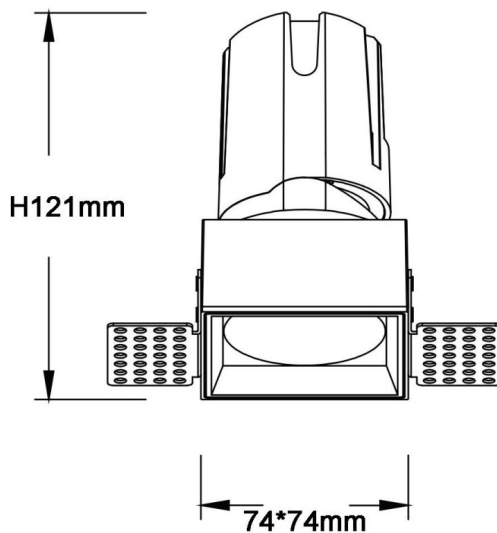

ZENITH IP65S Trimless

Lavov downlight from the family ZENITH IP65S Trimless with a power of 20W and a 24 degrees beam angle. CCT 4000K. Black color. With a total lumen output of 1600lm and a luminous efficacy of 80lm/W. Made in Die Cast Aluminum. IP65 degree of protection. Class II isolation. ON/OFF driver. UGR19. CRI90.

Dimensions

Product dimensions (mm) **74*74*121mm**

Scheme

Item code	86.D087.1421.02
Product type	Indoor
Category	Downlights
Family	ZENITH
Subfamily	ZENITH IP65S Trimless
Pictograms	

Product	
Real power (W)	20
Real luminous flux (Lm)	1600
Luminous efficiency (Lm/W)	80
Beam angle (°)	24
Life time (h)	50000 h L80B10
IP	65
Electrical class insulation	Clas II
Colour	Black
U. G. R	19
Control gear included	Yes
Control gear	ON/OFF
Flicker Free	Yes
Light source	LED
Type of LED	COB
Colour temperature (K)	4000
Colour consistency (SDCM)	SDCM<3
CRI	90