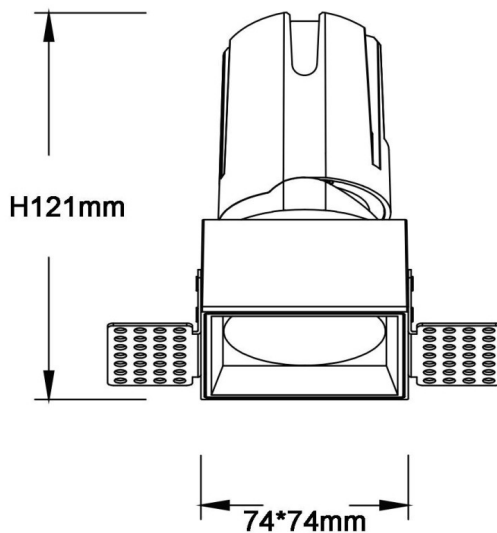

### ZENITH IP65S Trimless

Lavov downlight from the family ZENITH IP65S Trimless with a power of 20W and a 24 degrees beam angle. CCT 4000K. White color. With a total lumen output of 1600lm and a luminous efficacy of 80lm/W. Made in Die Cast Aluminum. IP65 degree of protection. Class II isolation. DALI driver. UGR19. CRI90.

#### Dimensions

Product dimensions (mm) **74\*74\*121mm**

#### Scheme

Item code	<b>86.D087.1423.01</b>
Product type	<b>Indoor</b>
Category	<b>Downlights</b>
Family	<b>ZENITH</b>
Subfamily	<b>ZENITH IP65S Trimless</b>
Pictograms	

<b>Product</b>	
Real power (W)	<b>20</b>
Real luminous flux (Lm)	<b>1600</b>
Luminous efficiency (Lm/W)	<b>80</b>
Beam angle (°)	<b>24</b>
Life time (h)	<b>50000 h L80B10</b>
IP	<b>65</b>
Electrical class insulation	<b>Clas II</b>
Colour	<b>White</b>
U. G. R	<b>19</b>
Control gear included	<b>Yes</b>
Control gear	<b>DALI</b>
Flicker Free	<b>Yes</b>
Light source	<b>LED</b>
Type of LED	<b>COB</b>
Colour temperature (K)	<b>4000</b>
Colour consistency (SDCM)	<b>SDCM3</b>
CRI	<b>90</b>