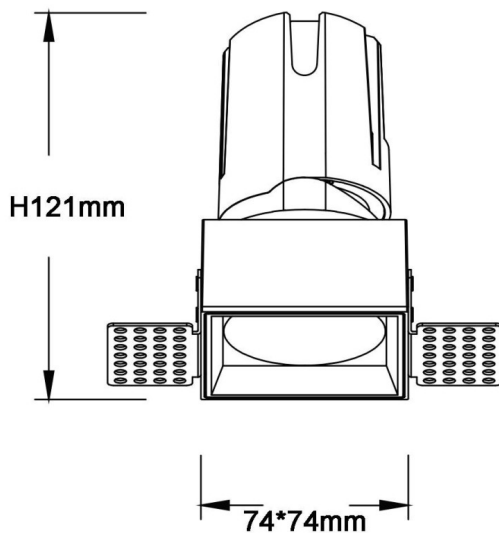

ZENITH IP65S Trimless

Lavov downlight from the family ZENITH IP65S Trimless with a power of 20W and a 60 degrees beam angle. CCT 4000K. Black color. With a total lumen output of 1600lm and a luminous efficacy of 80lm/W. Made in Die Cast Aluminum. IP65degree of protection. Class II isolation. ON/OFFdriver. UGR19. CRI90.

Dimensions

Product dimensions (mm) **74*74*121mm**

Scheme

Photometry

Item code	86.D087.1441.02
Product type	Indoor
Category	Downlights
Family	ZENITH
Subfamily	ZENITH IP65S Trimless

Pictograms

Product	
Real power (W)	20
Real luminous flux (Lm)	1600
Luminous efficiency (Lm/W)	80
Beam angle (°)	60
Life time (h)	50000 h L80B10
IP	65
Electrical class insulation	Clas II
Colour	Black
U. G. R	19
Control gear included	Yes
Control gear	ON/OFF
Flicker Free	Yes
Light source	LED
Type of LED	COB
Colour temperature (K)	4000
Colour consistency (SDCM)	SDCM<3
CRI	90