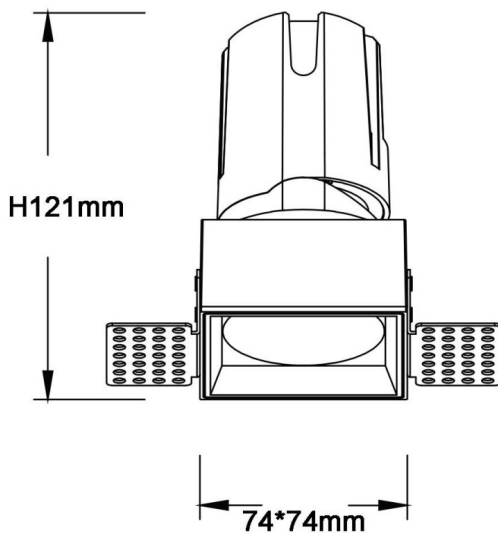

ZENITH IP65S Trimless

Lavov downlight from the family ZENITH IP65S Trimless with a power of 20W and a 60 degrees beam angle. CCT 4000K. Black color. With a total lumen output of 1600lm and a luminous efficacy of 80lm/W. Made in Die Cast Aluminum. IP65degree of protection. Class II isolation. DALI driver. UGR19. CRI90.

Dimensions	
Product dimensions (mm)	74*74*121mm

Scheme

Photometry

Item code	86.D087.1443.02
Product type	Indoor
Category	Downlights
Family	ZENITH
Subfamily	ZENITH IP65S Trimless
Pictograms	

Product	
Real power (W)	20
Real luminous flux (Lm)	1600
Luminous efficiency (Lm/W)	80
Beam angle (º)	60
Life time (h)	50000 h L80B10
IP	65
Electrical class insulation	Clas II
Colour	Black
U. G. R	19
Control gear included	Yes
Control gear	DALI
Flicker Free	Yes
Light source	LED
Type of LED	COB
Colour temperature (K)	4000
Colour consistency (SDCM)	SDCM<3
CRI	90