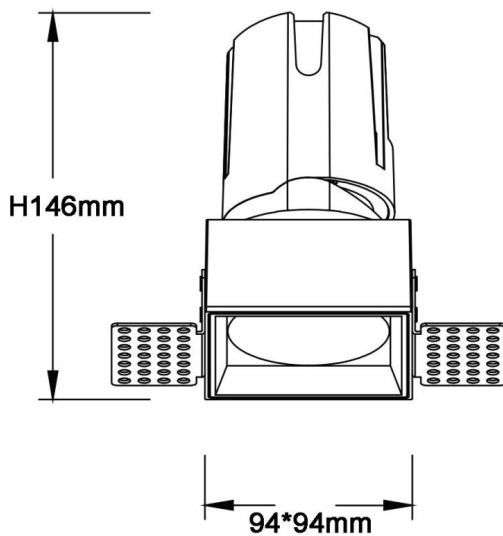

ZENITH IP65S Trimless

Lavov downlight from the family ZENITH IP65S Trimless with a power of 30W and a 24 degrees beam angle. CCT 3000K. Black color. With a total lumen output of 2400lm and a luminous efficacy of 80lm/W. Made in Die Cast Aluminum. IP65degree of protection. Class II isolation. ON/OFFdriver. UGR19. CRI90.

Dimensions	
Product dimensions (mm)	94*94*146mm

Scheme

Item code	86.D087.2321.02
Product type	Indoor
Category	Downlights
Family	ZENITH
Subfamily	ZENITH IP65S Trimless
Pictograms	

Product	
Real power (W)	30
Real luminous flux (Lm)	2400
Luminous efficiency (Lm/W)	80
Beam angle (º)	24
Life time (h)	50000 h L80B10
IP	65
Electrical class insulation	Clas II
Colour	Black
U. G. R	19
Control gear included	Yes
Control gear	ON/OFF
Flicker Free	Yes
Light source	LED
Type of LED	COB
Colour temperature (K)	3000
Colour consistency (SDCM)	SDCM<3
CRI	90