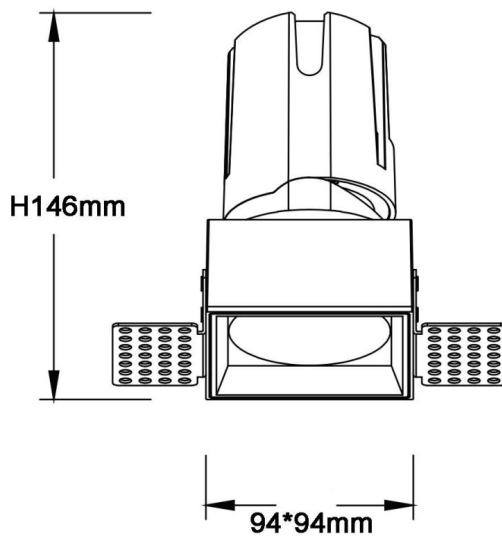

### ZENITH IP65S Trimless

Lavov downlight from the family ZENITH IP65S Trimless with a power of 30W and a 24 degrees beam angle. CCT 3000K. Black color. With a total lumen output of 2400lm and a luminous efficacy of 80lm/W. Made in Die Cast Aluminum. IP65 degree of protection. Class II isolation. ON/OFF driver. UGR19. CRI90.

#### Dimensions

Product dimensions (mm) **94\*94\*146mm**

#### Scheme

Item code	<b>86.D087.2321.02</b>
Product type	<b>Indoor</b>
Category	<b>Downlights</b>
Family	<b>ZENITH</b>
Subfamily	<b>ZENITH IP65S Trimless</b>
Pictograms	

<b>Product</b>	
Real power (W)	<b>30</b>
Real luminous flux (Lm)	<b>2400</b>
Luminous efficiency (Lm/W)	<b>80</b>
Beam angle (°)	<b>24</b>
Life time (h)	<b>50000 h L80B10</b>
IP	<b>65</b>
Electrical class insulation	<b>Clas II</b>
Colour	<b>Black</b>
U. G. R	<b>19</b>
Control gear included	<b>Yes</b>
Control gear	<b>ON/OFF</b>
Flicker Free	<b>Yes</b>
Light source	<b>LED</b>
Type of LED	<b>COB</b>
Colour temperature (K)	<b>3000</b>
Colour consistency (SDCM)	<b>SDCM&lt;3</b>
CRI	<b>90</b>