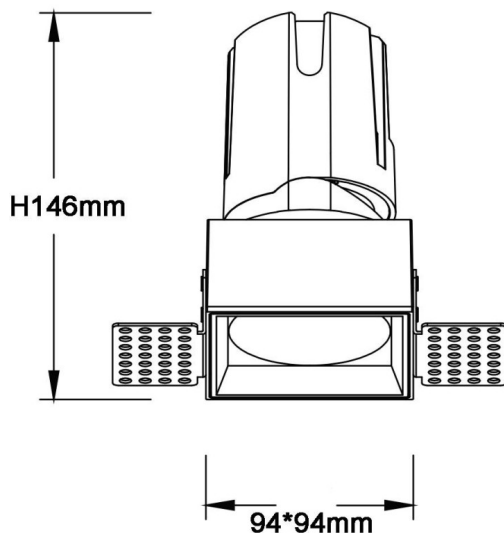

### ZENITH IP65S Trimless

Lavov downlight from the family ZENITH IP65S Trimless with a power of 30W and a 24 degrees beam angle. CCT 3000K. White color. With a total lumen output of 2400lm and a luminous efficacy of 80lm/W. Made in Die Cast Aluminum. IP65 degree of protection. Class II isolation. DALI driver. UGR19. CRI90.

#### Dimensions

Product dimensions (mm) **94\*94\*146mm**

#### Scheme

Item code	<b>86.D087.2323.01</b>
Product type	<b>Indoor</b>
Category	<b>Downlights</b>
Family	<b>ZENITH</b>
Subfamily	<b>ZENITH IP65S Trimless</b>
Pictograms	

<b>Product</b>	
Real power (W)	<b>30</b>
Real luminous flux (Lm)	<b>2400</b>
Luminous efficiency (Lm/W)	<b>80</b>
Beam angle (°)	<b>24</b>
Life time (h)	<b>50000 h L80B10</b>
IP	<b>65</b>
Electrical class insulation	<b>Clas II</b>
Colour	<b>White</b>
U. G. R	<b>19</b>
Control gear included	<b>Yes</b>
Control gear	<b>DALI</b>
Flicker Free	<b>Yes</b>
Light source	<b>LED</b>
Type of LED	<b>COB</b>
Colour temperature (K)	<b>3000</b>
Colour consistency (SDCM)	<b>SDCM3</b>
CRI	<b>90</b>