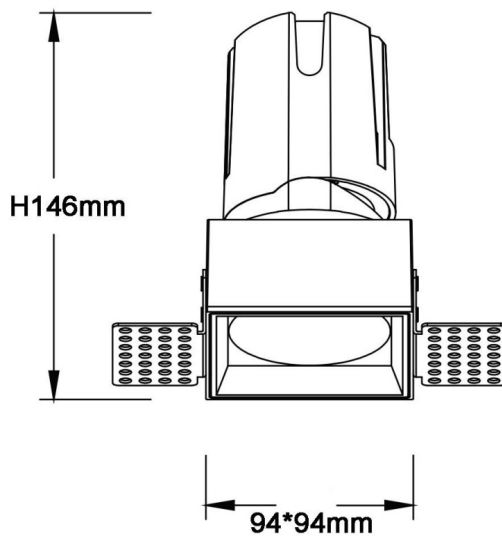

### ZENITH IP65S Trimless

Lavov downlight from the family ZENITH IP65S Trimless with a power of 30W and a 36 degrees beam angle. CCT 3000K. White color. With a total lumen output of 2400lm and a luminous efficacy of 80lm/W. Made in Die Cast Aluminum. IP65degree of protection. Class II isolation. ON/OFFdriver. UGR19. CRI90.

### Dimensions

Product dimensions (mm) **94\*94\*146mm**

### Scheme

Product	
Real power (W)	30
Real luminous flux (Lm)	2400
Luminous efficiency (Lm/W)	80
Beam angle (°)	36
Life time (h)	50000 h L80B10
IP	65
Electrical class insulation	Clas II
Colour	White
U. G. R	19
Control gear included	Yes
Control gear	ON/OFF
Flicker Free	Yes
Light source	LED
Type of LED	COB
Colour temperature (K)	3000
Colour consistency (SDCM)	SDCM<3
CRI	90