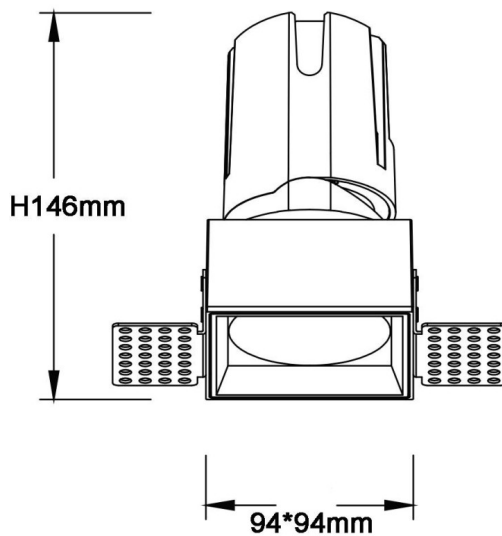

ZENITH IP65S Trimless

Lavov downlight from the family ZENITH IP65S Trimless with a power of 30W and a 60 degrees beam angle. CCT 3000K. Black color. With a total lumen output of 2400lm and a luminous efficacy of 80lm/W. Made in Die Cast Aluminum. IP65 degree of protection. Class II isolation. DALI driver. UGR19. CRI90.

Dimensions

Product dimensions (mm) **94*94*146mm**

Scheme

Item code	86.D087.2343.02
Product type	Indoor
Category	Downlights
Family	ZENITH
Subfamily	ZENITH IP65S Trimless
Pictograms	

Product	
Real power (W)	30
Real luminous flux (Lm)	2400
Luminous efficiency (Lm/W)	80
Beam angle (°)	60
Life time (h)	50000 h L80B10
IP	65
Electrical class insulation	Clas II
Colour	Black
U. G. R	19
Control gear included	Yes
Control gear	DALI
Flicker Free	Yes
Light source	LED
Type of LED	COB
Colour temperature (K)	3000
Colour consistency (SDCM)	SDCM<3
CRI	90