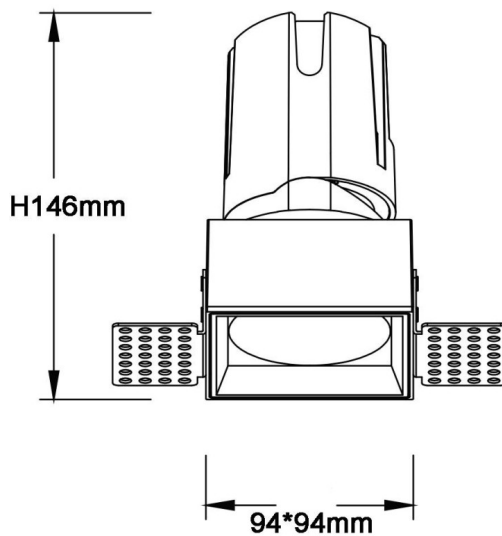

ZENITH IP65S Trimless

Lavov downlight from the family ZENITH IP65S Trimless with a power of 30W and a 12 degrees beam angle. CCT 4000K. White color. With a total lumen output of 2400lm and a luminous efficacy of 80lm/W. Made in Die Cast Aluminum. IP65 degree of protection. Class II isolation. ON/OFF driver. UGR19. CRI90.

Dimensions

Product dimensions (mm) **94*94*146mm**

Scheme

Item code	86.D087.2411.01
Product type	Indoor
Category	Downlights
Family	ZENITH
Subfamily	ZENITH IP65S Trimless
Pictograms	

Product	
Real power (W)	30
Real luminous flux (Lm)	2400
Luminous efficiency (Lm/W)	80
Beam angle (°)	12
Life time (h)	50000 h L80B10
IP	65
Electrical class insulation	Clas II
Colour	White
U. G. R	19
Control gear included	Yes
Control gear	ON/OFF
Flicker Free	Yes
Light source	LED
Type of LED	COB
Colour temperature (K)	4000
Colour consistency (SDCM)	SDCM3
CRI	90