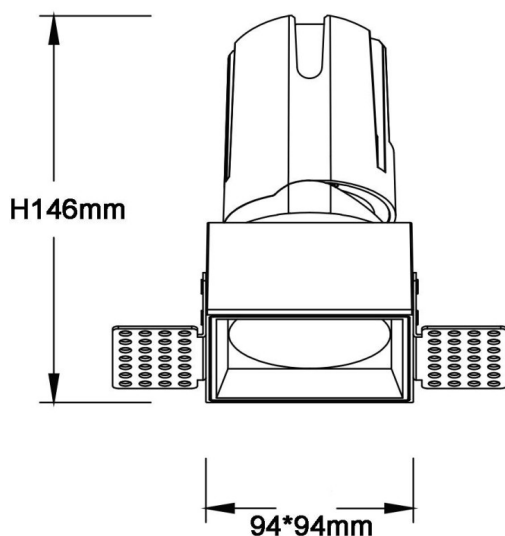

ZENITH IP65S Trimless

Lavov downlight from the family ZENITH IP65S Trimless with a power of 30W and a 12 degrees beam angle. CCT 4000K. Black color. With a total lumen output of 2400lm and a luminous efficacy of 80lm/W. Made in Die Cast Aluminum. IP65degree of protection. Class II isolation. ON/OFFdriver. UGR19. CRI90.

Dimensions

Product dimensions (mm) **94*94*146mm**

Scheme

Item code	86.D087.2411.02
Product type	Indoor
Category	Downlights
Family	ZENITH
Subfamily	ZENITH IP65S Trimless
Pictograms	

Product	
Real power (W)	30
Real luminous flux (Lm)	2400
Luminous efficiency (Lm/W)	80
Beam angle (°)	12
Life time (h)	50000 h L80B10
IP	65
Electrical class insulation	Clas II
Colour	Black
U. G. R	19
Control gear included	Yes
Control gear	ON/OFF
Flicker Free	Yes
Light source	LED
Type of LED	COB
Colour temperature (K)	4000
Colour consistency (SDCM)	SDCM3
CRI	90