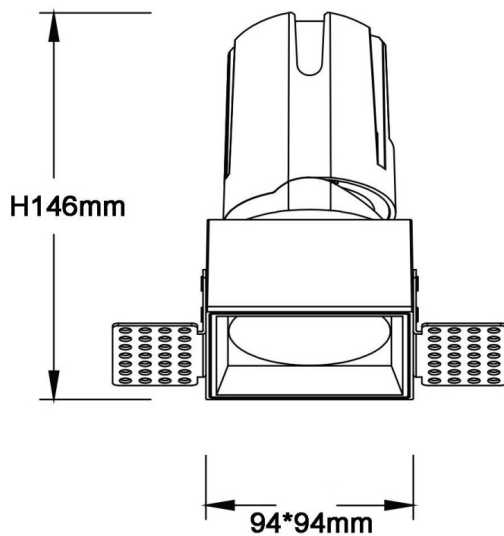

**ZENITH IP65S Trimless**

Lavov downlight from the family ZENITH IP65S Trimless with a power of 30W and a 12 degrees beam angle. CCT 4000K. Black color. With a total lumen output of 2400lm and a luminous efficacy of 80lm/W. Made in Die Cast Aluminum. IP65degree of protection. Class II isolation. ON/OFFdriver. UGR19. CRI90.

<b>Dimensions</b>	
Product dimensions (mm)	<b>94*94*146mm</b>

**Scheme**

Item code	<b>86.D087.2411.02</b>
Product type	<b>Indoor</b>
Category	<b>Downlights</b>
Family	<b>ZENITH</b>
Subfamily	<b>ZENITH IP65S Trimless</b>
Pictograms	

<b>Product</b>	
Real power (W)	<b>30</b>
Real luminous flux (Lm)	<b>2400</b>
Luminous efficiency (Lm/W)	<b>80</b>
Beam angle (&ordm;)	<b>12</b>
Life time (h)	<b>50000 h L80B10</b>
IP	<b>65</b>
Electrical class insulation	<b>Clas II</b>
Colour	<b>Black</b>
U. G. R	<b>19</b>
Control gear included	<b>Yes</b>
Control gear	<b>ON/OFF</b>
Flicker Free	<b>Yes</b>
Light source	<b>LED</b>
Type of LED	<b>COB</b>
Colour temperature (K)	<b>4000</b>
Colour consistency (SDCM)	<b>SDCM&lt;3</b>
CRI	<b>90</b>