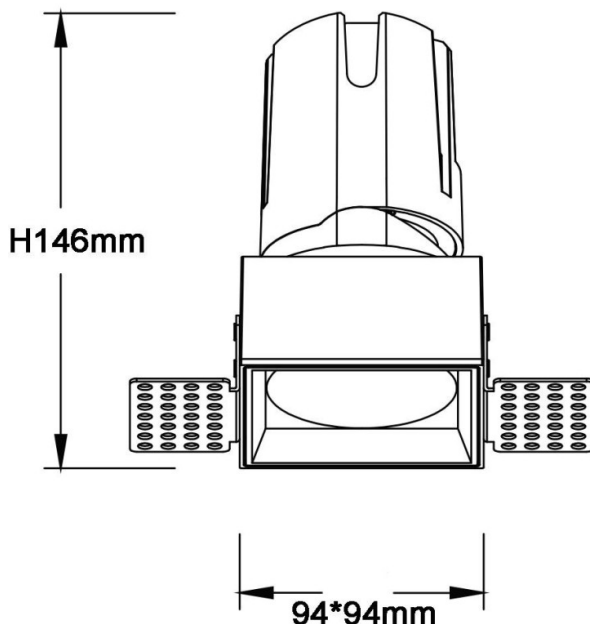

ZENITH IP65S Trimless

Lavov downlight from the family ZENITH IP65S Trimless with a power of 30W and a 12 degrees beam angle. CCT 4000K. Black color. With a total lumen output of 2400lm and a luminous efficacy of 80lm/W. Made in Die Cast Aluminum. IP65 degree of protection. Class II isolation. DALI driver. UGR19. CRI90.

| | |
|---------------------|------------------------------|
| Item code | 86.D087.2413.02 |
| Product type | Indoor |
| Category | Downlights |
| Family | ZENITH |
| Subfamily | ZENITH IP65S Trimless |
| Pictograms | |

Dimensions

Product dimensions (mm) **94*94*146mm**

Scheme

| | |
|------------------------------------|-----------------------|
| Product | |
| Real power (W) | 30 |
| Real luminous flux (Lm) | 2400 |
| Luminous efficiency (Lm/W) | 80 |
| Beam angle (°) | 12 |
| Life time (h) | 50000 h L80B10 |
| IP | 65 |
| Electrical class insulation | Clas II |
| Colour | Black |
| U. G. R | 19 |
| Control gear included | Yes |
| Control gear | DALI |
| Flicker Free | Yes |
| Light source | LED |
| Type of LED | COB |
| Colour temperature (K) | 4000 |
| Colour consistency (SDCM) | SDCM<3 |
| CRI | 90 |