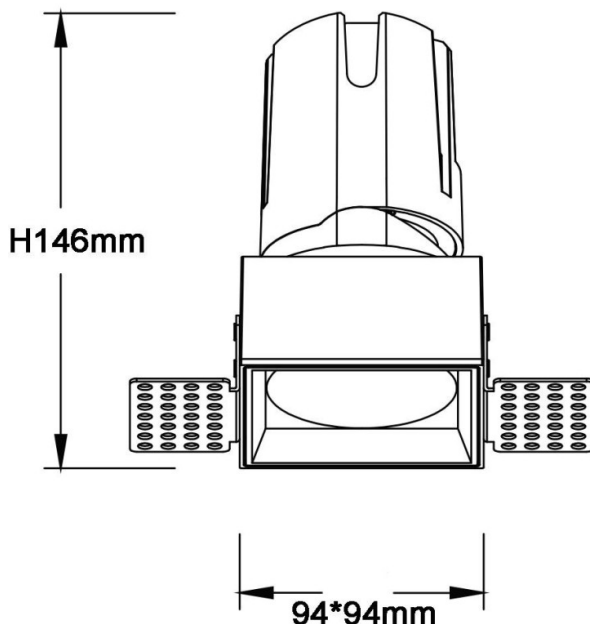

### ZENITH IP65S Trimless

Lavov downlight from the family ZENITH IP65S Trimless with a power of 30W and a 24 degrees beam angle. CCT 4000K. White color. With a total lumen output of 2400lm and a luminous efficacy of 80lm/W. Made in Die Cast Aluminum. IP65 degree of protection. Class II isolation. ON/OFF driver. UGR19. CRI90.

<b>Item code</b>	<b>86.D087.2421.01</b>
<b>Product type</b>	<b>Indoor</b>
<b>Category</b>	<b>Downlights</b>
<b>Family</b>	<b>ZENITH</b>
<b>Subfamily</b>	<b>ZENITH IP65S Trimless</b>
<b>Pictograms</b>	

### Dimensions

**Product dimensions (mm)** **94\*94\*146mm**

### Scheme

<b>Product</b>	
<b>Real power (W)</b>	<b>30</b>
<b>Real luminous flux (Lm)</b>	<b>2400</b>
<b>Luminous efficiency (Lm/W)</b>	<b>80</b>
<b>Beam angle (°)</b>	<b>24</b>
<b>Life time (h)</b>	<b>50000 h L80B10</b>
<b>IP</b>	<b>65</b>
<b>Electrical class insulation</b>	<b>Clas II</b>
<b>Colour</b>	<b>White</b>
<b>U. G. R</b>	<b>19</b>
<b>Control gear included</b>	<b>Yes</b>
<b>Control gear</b>	<b>ON/OFF</b>
<b>Flicker Free</b>	<b>Yes</b>
<b>Light source</b>	<b>LED</b>
<b>Type of LED</b>	<b>COB</b>
<b>Colour temperature (K)</b>	<b>4000</b>
<b>Colour consistency (SDCM)</b>	<b>SDCM&lt;3</b>
<b>CRI</b>	<b>90</b>