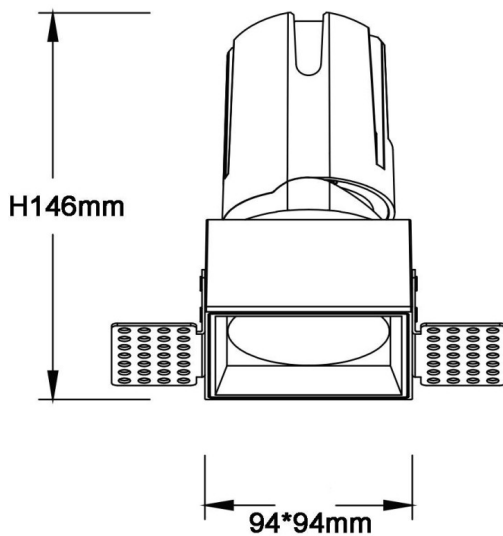

ZENITH IP65S Trimless

Lavov downlight from the family ZENITH IP65S Trimless with a power of 30W and a 24 degrees beam angle. CCT 4000K. Black color. With a total lumen output of 2400lm and a luminous efficacy of 80lm/W. Made in Die Cast Aluminum. IP65degree of protection. Class II isolation. ON/OFFdriver. UGR19. CRI90.

Dimensions

Product dimensions (mm) **94*94*146mm**

Scheme

Item code	86.D087.2421.02
Product type	Indoor
Category	Downlights
Family	ZENITH
Subfamily	ZENITH IP65S Trimless

Pictograms

Product	
Real power (W)	30
Real luminous flux (Lm)	2400
Luminous efficiency (Lm/W)	80
Beam angle (°)	24
Life time (h)	50000 h L80B10
IP	65
Electrical class insulation	Clas II
Colour	Black
U. G. R	19
Control gear included	Yes
Control gear	ON/OFF
Flicker Free	Yes
Light source	LED
Type of LED	COB
Colour temperature (K)	4000
Colour consistency (SDCM)	SDCM<3
CRI	90