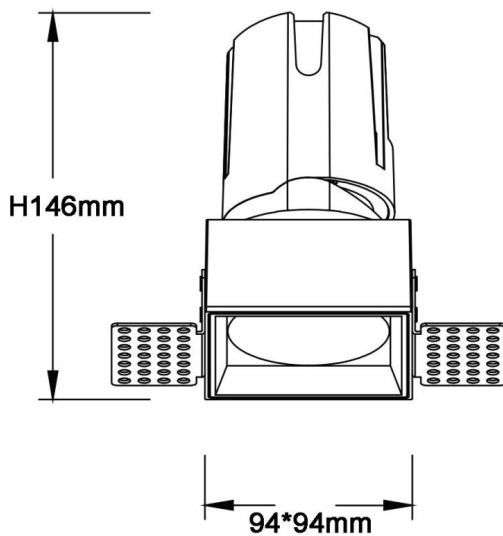

ZENITH IP65S Trimless

Lavov downlight from the family ZENITH IP65S Trimless with a power of 30W and a 24 degrees beam angle. CCT 4000K. Black color. With a total lumen output of 2400lm and a luminous efficacy of 80lm/W. Made in Die Cast Aluminum. IP65degree of protection. Class II isolation. ON/OFFdriver. UGR19. CRI90.

Dimensions	
Product dimensions (mm)	94*94*146mm

Scheme

Item code	86.D087.2421.02
Product type	Indoor
Category	Downlights
Family	ZENITH
Subfamily	ZENITH IP65S Trimless
Pictograms	

Product	
Real power (W)	30
Real luminous flux (Lm)	2400
Luminous efficiency (Lm/W)	80
Beam angle (°)	24
Life time (h)	50000 h L80B10
IP	65
Electrical class insulation	Clas II
Colour	Black
U. G. R	19
Control gear included	Yes
Control gear	ON/OFF
Flicker Free	Yes
Light source	LED
Type of LED	COB
Colour temperature (K)	4000
Colour consistency (SDCM)	SDCM3
CRI	90