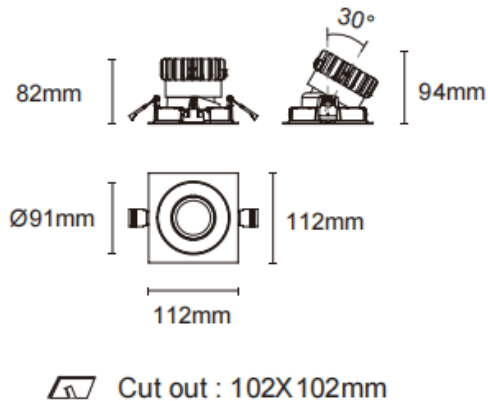

Trim cardan

Lavov downlight from the family Trim cardan with a power of 17W and a beam angle of 20°. Finished in white colour. With a total lumen output of 1580lm and a luminous efficacy of 93lm/W. Made in die cast aluminium and PC lenses. Driver On-Off no dim . CCT 3000K.

Dimensions

Product dimensions (mm) **L112*W112*H94mm**

Scheme

Item code	86.D090.1311.01
Product type	Indoor
Category	Downlights
Family	Cardan
Subfamily	Trim cardan
Pictograms	

Product	
Real power (W)	17
Real luminous flux (Lm)	1580
Luminous efficiency (Lm/W)	93
Beam angle (°)	20°
Life time (h)	50000hrs L80B10
IP	IP44
Colour	white
Control gear included	yes
Control gear	On-Off no dim
Flicker Free	yes
Light source	LED
Type of LED	COB
Colour temperature (K)	3000
Colour consistency (SDCM)	SDCM3
CRI	90