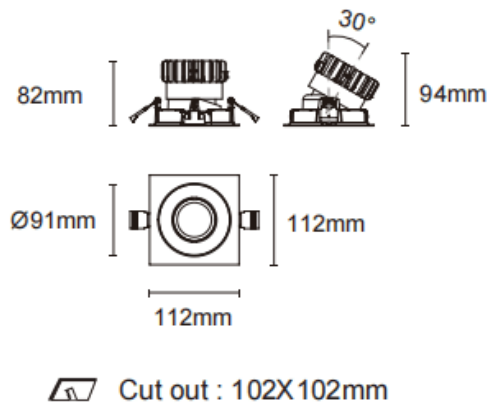

Trim cardan

Lavov downlight from the family Trim cardan with a power of 17W and a beam angle of 20°. Finished in black colour. With a total lumen output of 1580lm and a luminous efficacy of 93lm/W. Made in die cast aluminium and PC lenses. Driver On-Off no dim . CCT 3000K.

Dimensions

Product dimensions (mm) **L112*W112*H94mm**

Scheme

Item code	86.D090.1311.02
Product type	Indoor
Category	Downlights
Family	Cardan
Subfamily	Trim cardan
Pictograms	

Product	
Real power (W)	17
Real luminous flux (Lm)	1580
Luminous efficiency (Lm/W)	93
Beam angle (º)	20°
Life time (h)	50000hrs L80B10
IP	IP44
Colour	black
Control gear included	yes
Control gear	On-Off no dim
Flicker Free	yes
Light source	led
Type of LED	COB
Colour temperature (K)	3000
Colour consistency (SDCM)	SDCM<3
CRI	90