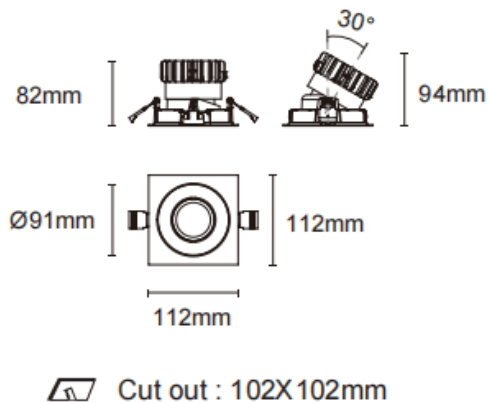

Trim cardan

Lavov downlight from the family Trim cardan with a power of 17W and a beam angle of 20°. Finished in black colour. With a total lumen output of 1580lm and a luminous efficacy of 93lm/W. Made in die cast aluminium and PC lenses. Driver DALI dimmable . CCT 3000K.

Dimensions

Product dimensions (mm) L112*W112*H94mm

Scheme

Item code	86.D090.1313.02
Product type	Indoor
Category	Downlights
Family	Cardan
Subfamily	Trim cardan
Pictograms	

Product	
Real power (W)	17
Real luminous flux (Lm)	1580
Luminous efficiency (Lm/W)	93
Beam angle (°)	20°
Life time (h)	50000hrs L80B10
IP	IP44
Colour	black
Control gear included	yes
Control gear	DALI dimmable
Flicker Free	yes
Light source	led
Type of LED	COB
Colour temperature (K)	3000
Colour consistency (SDCM)	SDCM<3
CRI	90