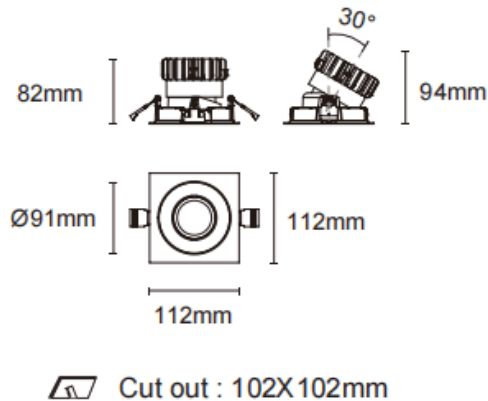

Trim cardan

Lavov downlight from the family Trim cardan with a power of 17W and a beam angle of 20°. Finished in black colour. With a total lumen output of 1580lm and a luminous efficacy of 93lm/W. Made in die cast aluminium and PC lenses. Driver DALI Casamby ready. CCT 3000K.

Dimensions

Product dimensions (mm) L112*W112*H94mm

Scheme

Product