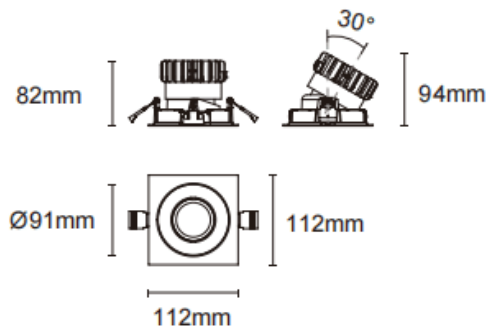

Trim cardan

Lavov downlight from the family Trim cardan with a power of 17W and a beam angle of 30°. Finished in white colour. With a total lumen output of 1580lm and a luminous efficacy of 93lm/W. Made in die cast aluminium and PC lenses. Driver On-Off no dim . CCT 3000K.

Dimensions

Product dimensions (mm) **L112*W112*H94mm**

Scheme

Cut out : 102X102mm

Item code	86.D090.1321.01
Product type	Indoor
Category	Downlights
Family	Cardan
Subfamily	Trim cardan
Pictograms	

Product	
Real power (W)	17
Real luminous flux (Lm)	1580
Luminous efficiency (Lm/W)	93
Beam angle (°)	30°
Life time (h)	50000hrs L80B10
IP	IP44
Colour	white
Control gear included	yes
Control gear	On-Off no dim
Flicker Free	yes
Light source	LED
Type of LED	COB
Colour temperature (K)	3000
Colour consistency (SDCM)	SDCM3
CRI	90