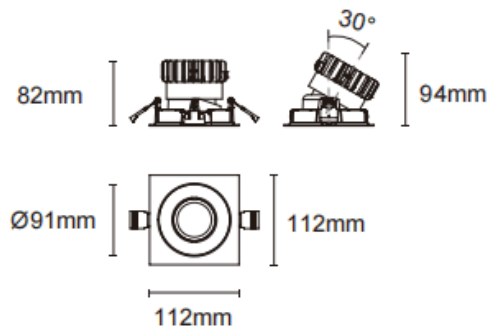

Trim cardan

Lavov downlight from the family Trim cardan with a power of 17W and a beam angle of 30°. Finished in black colour. With a total lumen output of 1580lm and a luminous efficacy of 93lm/W. Made in die cast aluminium and PC lenses. Driver On-Off no dim . CCT 3000K.

Dimensions

Product dimensions (mm) **L112*W112*H94mm**

Scheme

Cut out : 102X102mm

Item code	86.D090.1321.02
Product type	Indoor
Category	Downlights
Family	Cardan
Subfamily	Trim cardan
Pictograms	

Product	
Real power (W)	17
Real luminous flux (Lm)	1580
Luminous efficiency (Lm/W)	93
Beam angle (º)	30°
Life time (h)	50000hrs L80B10
IP	IP44
Colour	black
Control gear included	yes
Control gear	On-Off no dim
Flicker Free	yes
Light source	led
Type of LED	COB
Colour temperature (K)	3000
Colour consistency (SDCM)	SDCM<3
CRI	90