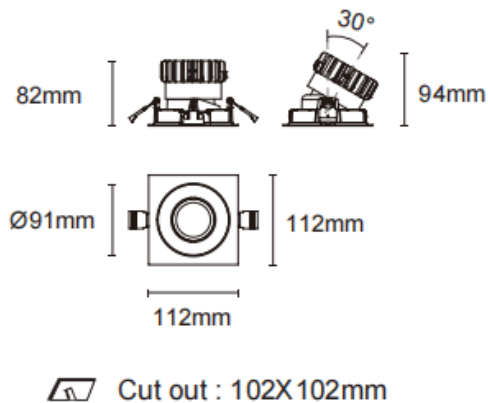

Trim cardan

Lavov downlight from the family Trim cardan with a power of 17W and a beam angle of 30°. Finished in white colour. With a total lumen output of 1580lm and a luminous efficacy of 93lm/W. Made in die cast aluminium and PC lenses. Driver DALI dimmable . CCT 3000K.

Dimensions

Product dimensions (mm) L112*W112*H94mm

Scheme

Product