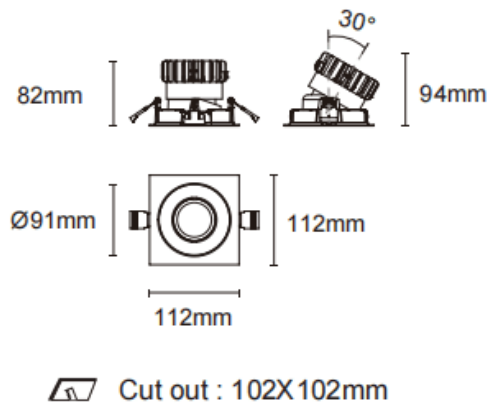

Trim cardan

Lavov downlight from the family Trim cardan with a power of 17W and a beam angle of 30°. Finished in black colour. With a total lumen output of 1580lm and a luminous efficacy of 93lm/W. Made in die cast aluminium and PC lenses. Driver DALI dimmable . CCT 3000K.

Dimensions

Product dimensions (mm) L112*W112*H94mm

Scheme

Item code	86.D090.1323.02
Product type	Indoor
Category	Downlights
Family	Cardan
Subfamily	Trim cardan
Pictograms	

Product	
Real power (W)	17
Real luminous flux (Lm)	1580
Luminous efficiency (Lm/W)	93
Beam angle (°)	30°
Life time (h)	50000hrs L80B10
IP	IP44
Colour	black
Control gear included	yes
Control gear	DALI dimmable
Flicker Free	yes
Light source	led
Type of LED	COB
Colour temperature (K)	3000
Colour consistency (SDCM)	SDCM<3
CRI	90