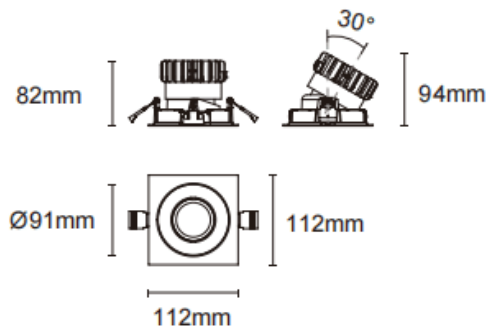

### Trim cardan

Lavov downlight from the family Trim cardan with a power of 17W and a beam angle of 45°. Finished in black colour. With a total lumen output of 1580lm and a luminous efficacy of 93lm/W. Made in die cast aluminium and PC lenses. Driver On-Off no dim . CCT 3000K.

### Dimensions

Product dimensions (mm) **L112\*W112\*H94mm**

### Scheme

Cut out : 102X102mm

Item code	86.D090.1331.02
Product type	Indoor
Category	Downlights
Family	Cardan
Subfamily	Trim cardan
Pictograms	

Product	
Real power (W)	17
Real luminous flux (Lm)	1580
Luminous efficiency (Lm/W)	93
Beam angle (&ordm;)	45°
Life time (h)	50000hrs L80B10
IP	IP44
Colour	black
Control gear included	yes
Control gear	On-Off no dim
Flicker Free	yes
Light source	led
Type of LED	COB
Colour temperature (K)	3000
Colour consistency (SDCM)	SDCM<3
CRI	90