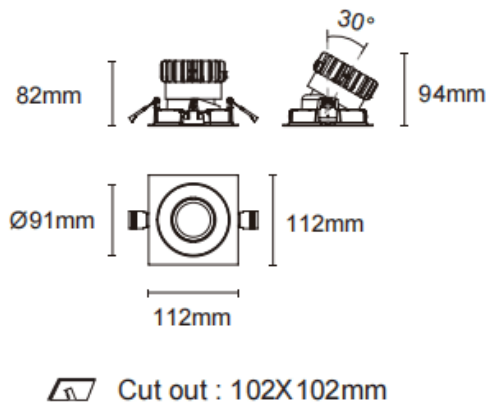

Trim cardan

Lavov downlight from the family Trim cardan with a power of 17W and a beam angle of 45°. Finished in white colour. With a total lumen output of 1580lm and a luminous efficacy of 93lm/W. Made in die cast aluminium and PC lenses. Driver DALI dimmable . CCT 3000K.

Dimensions

Product dimensions (mm) L112*W112*H94mm

Scheme

| | |
|--------------|-----------------|
| Item code | 86.D090.1333.01 |
| Product type | Indoor |
| Category | Downlights |
| Family | Cardan A |
| Subfamily | Trim cardan |
| Pictograms | |

| | |
|----------------------------|-----------------|
| Product | |
| Real power (W) | 17 |
| Real luminous flux (Lm) | 1580 |
| Luminous efficiency (Lm/W) | 93 |
| Beam angle (°) | 45° |
| Life time (h) | 50000hrs L80B10 |
| IP | IP44 |
| Colour | white |
| Control gear included | yes |
| Control gear | DALI dimmable |
| Flicker Free | yes |
| Light source | led |
| Type of LED | COB |
| Colour temperature (K) | 3000 |
| Colour consistency (SDCM) | SDCM<3 |
| CRI | 90 |