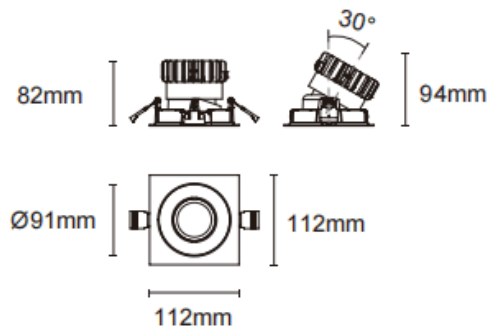

Trim cardan

Lavov downlight from the family Trim cardan with a power of 17W and a beam angle of 45°. Finished in white colour. With a total lumen output of 1580lm and a luminous efficacy of 93lm/W. Made in die cast aluminium and PC lenses. Driver DALI Casamby ready. CCT 3000K.

Dimensions

Product dimensions (mm) L112*W112*H94mm

Scheme

Cut out : 102X102mm

Item code	86.D090.1339.01
Product type	Indoor
Category	Downlights
Family	Cardan
Subfamily	Trim cardan
Pictograms	

Product	
Real power (W)	17
Real luminous flux (Lm)	1580
Luminous efficiency (Lm/W)	93
Beam angle (°)	45°
Life time (h)	50000hrs L80B10
IP	IP44
Colour	white
Control gear included	yes
Control gear	DALI Casamby ready
Flicker Free	yes
Light source	LED
Type of LED	COB
Colour temperature (K)	3000
Colour consistency (SDCM)	SDCM3
CRI	90