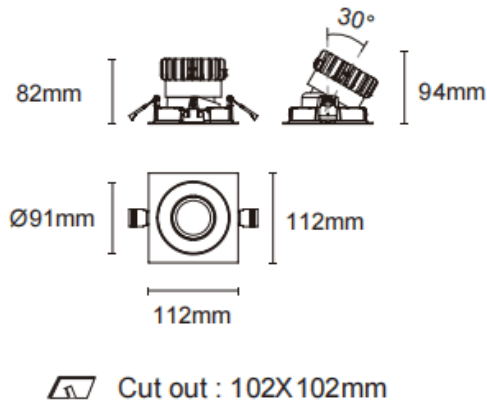

Trim cardan

Lavov downlight from the family Trim cardan with a power of 17W and a beam angle of 45°. Finished in black colour. With a total lumen output of 1580lm and a luminous efficacy of 93lm/W. Made in die cast aluminium and PC lenses. Driver DALI Casamby ready. CCT 3000K.

Dimensions

Product dimensions (mm) L112*W112*H94mm

Scheme