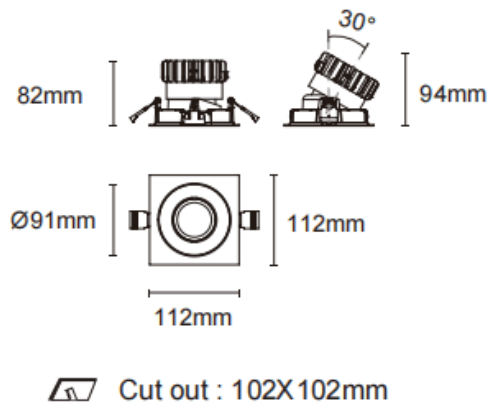

Trim cardan

Lavov downlight from the family Trim cardan with a power of 17W and a beam angle of 55°. Finished in white colour. With a total lumen output of 1580lm and a luminous efficacy of 93lm/W. Made in die cast aluminium and PC lenses. Driver On-Off no dim . CCT 3000K.

Dimensions

Product dimensions (mm) **L112*W112*H94mm**

Scheme

Item code	86.D090.1341.01
Product type	Indoor
Category	Downlights
Family	Cardan
Subfamily	Trim cardan
Pictograms	

Product	
Real power (W)	17
Real luminous flux (Lm)	1580
Luminous efficiency (Lm/W)	93
Beam angle (°)	55°
Life time (h)	50000hrs L80B10
IP	IP44
Colour	white
Control gear included	yes
Control gear	On-Off no dim
Flicker Free	yes
Light source	LED
Type of LED	COB
Colour temperature (K)	3000
Colour consistency (SDCM)	SDCM3
CRI	90