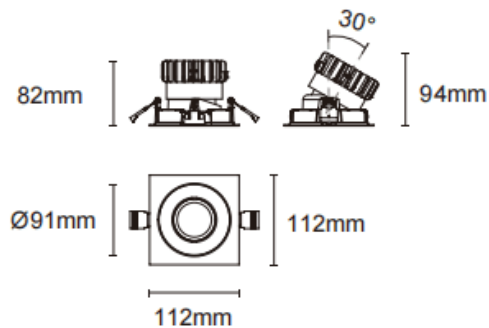

### Trim cardan

Lavov downlight from the family Trim cardan with a power of 17W and a beam angle of 55°. Finished in black colour. With a total lumen output of 1580lm and a luminous efficacy of 93lm/W. Made in die cast aluminium and PC lenses. Driver DALI Casamby ready. CCT 3000K.

### Dimensions

Product dimensions (mm) L112\*W112\*H94mm

### Scheme

Cut out : 102X102mm

Item code	86.D090.1349.02
Product type	Indoor
Category	Downlights
Family	Cardan
Subfamily	Trim cardan
Pictograms	

<b>Product</b>	
Real power (W)	17
Real luminous flux (Lm)	1580
Luminous efficiency (Lm/W)	93
Beam angle (°)	55°
Life time (h)	50000hrs L80B10
IP	IP44
Colour	black
Control gear included	yes
Control gear	DALI Casamby ready
Flicker Free	yes
Light source	LED
Type of LED	COB
Colour temperature (K)	3000
Colour consistency (SDCM)	SDCM3
CRI	90