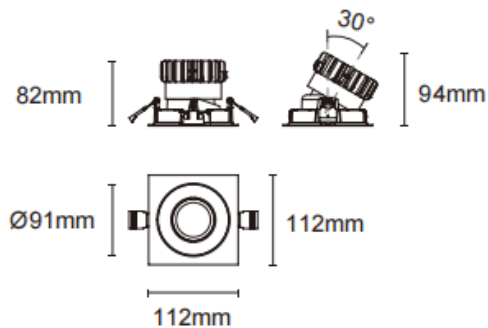

Trim cardan

Lavov downlight from the family Trim cardan with a power of 17W and a beam angle of 20°. Finished in white colour. With a total lumen output of 1580lm and a luminous efficacy of 93lm/W. Made in die cast aluminium and PC lenses. Driver On-Off no dim . CCT 4000K.

Dimensions

Product dimensions (mm) L112*W112*H94mm

Scheme

Cut out : 102X102mm

Item code	86.D090.1411.01
Product type	Indoor
Category	Downlights
Family	Cardan
Subfamily	Trim cardan
Pictograms	

Product	
Real power (W)	17
Real luminous flux (Lm)	1580
Luminous efficiency (Lm/W)	93
Beam angle (°)	20°
Life time (h)	50000hrs L80B10
IP	IP44
Colour	white
Control gear included	yes
Control gear	On-Off no dim
Flicker Free	yes
Light source	LED
Type of LED	COB
Colour temperature (K)	4000
Colour consistency (SDCM)	SDCM3
CRI	90