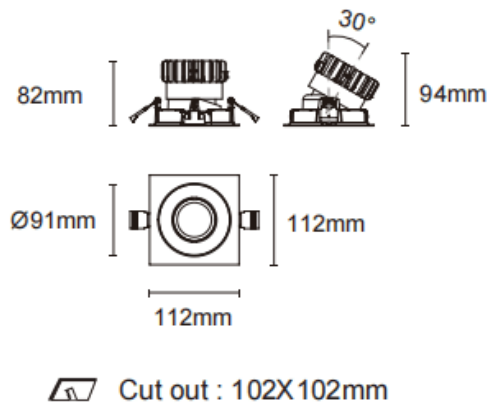

Trim cardan

Lavov downlight from the family Trim cardan with a power of 17W and a beam angle of 20°. Finished in white colour. With a total lumen output of 1580lm and a luminous efficacy of 93lm/W. Made in die cast aluminium and PC lenses. Driver On-Off no dim . CCT 4000K.

Dimensions

Product dimensions (mm) L112*W112*H94mm

Scheme

Item code	86.D090.1411.01
Product type	Indoor
Category	Downlights
Family	Cardan
Subfamily	Trim cardan
Pictograms	

Product	
Real power (W)	17
Real luminous flux (Lm)	1580
Luminous efficiency (Lm/W)	93
Beam angle (º)	20°
Life time (h)	50000hrs L80B10
IP	IP44
Colour	white
Control gear included	yes
Control gear	On-Off no dim
Flicker Free	yes
Light source	led
Type of LED	COB
Colour temperature (K)	4000
Colour consistency (SDCM)	SDCM<3
CRI	90