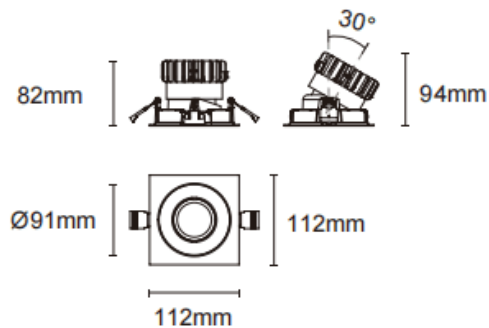

Trim cardan

Lavov downlight from the family Trim cardan with a power of 17W and a beam angle of 20°. Finished in black colour. With a total lumen output of 1580lm and a luminous efficacy of 93lm/W. Made in die cast aluminium and PC lenses. Driver DALI dimmable . CCT 4000K.

Dimensions

Product dimensions (mm) **L112*W112*H94mm**

Scheme

Cut out : 102X102mm

Item code	86.D090.1413.02
Product type	Indoor
Category	Downlights
Family	Cardan
Subfamily	Trim cardan
Pictograms	

Product	
Real power (W)	17
Real luminous flux (Lm)	1580
Luminous efficiency (Lm/W)	93
Beam angle (°)	20°
Life time (h)	50000hrs L80B10
IP	IP44
Colour	black
Control gear included	yes
Control gear	DALI dimmable
Flicker Free	yes
Light source	LED
Type of LED	COB
Colour temperature (K)	4000
Colour consistency (SDCM)	SDCM3
CRI	90