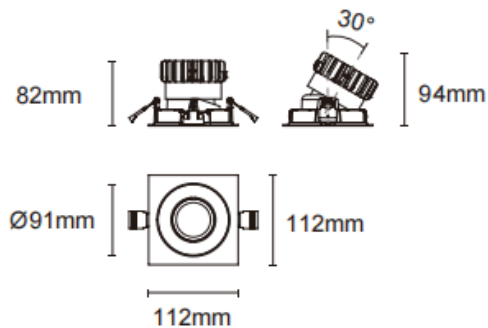

Trim cardan

Lavov downlight from the family Trim cardan with a power of 17W and a beam angle of 20°. Finished in black colour. With a total lumen output of 1580lm and a luminous efficacy of 93lm/W. Made in die cast aluminium and PC lenses. Driver DALI Casamby ready. CCT 4000K.

Dimensions

Product dimensions (mm) **L112*W112*H94mm**

Scheme

Cut out : 102X102mm

Item code	86.D090.1419.02
Product type	Indoor
Category	Downlights
Family	Cardan
Subfamily	Trim cardan
Pictograms	

Product	
Real power (W)	17
Real luminous flux (Lm)	1580
Luminous efficiency (Lm/W)	93
Beam angle (º)	20°
Life time (h)	50000hrs L80B10
IP	IP44
Colour	black
Control gear included	yes
Control gear	DALI Casamby ready
Flicker Free	yes
Light source	led
Type of LED	COB
Colour temperature (K)	4000
Colour consistency (SDCM)	SDCM<3
CRI	90