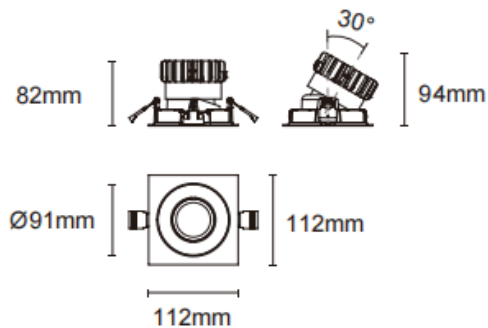

Trim cardan

Lavov downlight from the family Trim cardan with a power of 17W and a beam angle of 30°. Finished in white colour. With a total lumen output of 1580lm and a luminous efficacy of 93lm/W. Made in die cast aluminium and PC lenses. Driver On-Off no dim . CCT 4000K.

Dimensions

Product dimensions (mm) L112*W112*H94mm

Scheme

Cut out : 102X102mm

Item code	86.D090.1421.01
Product type	Indoor
Category	Downlights
Family	Cardan
Subfamily	Trim cardan
Pictograms	

Product	
Real power (W)	17
Real luminous flux (Lm)	1580
Luminous efficiency (Lm/W)	93
Beam angle (°)	30°
Life time (h)	50000hrs L80B10
IP	IP44
Colour	white
Control gear included	yes
Control gear	On-Off no dim
Flicker Free	yes
Light source	LED
Type of LED	COB
Colour temperature (K)	4000
Colour consistency (SDCM)	SDCM3
CRI	90