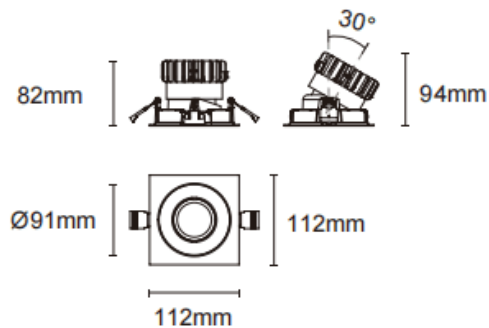

### Trim cardan

Lavov downlight from the family Trim cardan with a power of 17W and a beam angle of 30°. Finished in black colour. With a total lumen output of 1580lm and a luminous efficacy of 93lm/W. Made in die cast aluminium and PC lenses. Driver On-Off no dim . CCT 4000K.

### Dimensions

Product dimensions (mm) **L112\*W112\*H94mm**

### Scheme

Cut out : 102X102mm

Item code	86.D090.1421.02
Product type	Indoor
Category	Downlights
Family	Cardan
Subfamily	Trim cardan
Pictograms	

<b>Product</b>	
Real power (W)	17
Real luminous flux (Lm)	1580
Luminous efficiency (Lm/W)	93
Beam angle (°)	30°
Life time (h)	50000hrs L80B10
IP	IP44
Colour	black
Control gear included	yes
Control gear	On-Off no dim
Flicker Free	yes
Light source	LED
Type of LED	COB
Colour temperature (K)	4000
Colour consistency (SDCM)	SDCM3
CRI	90