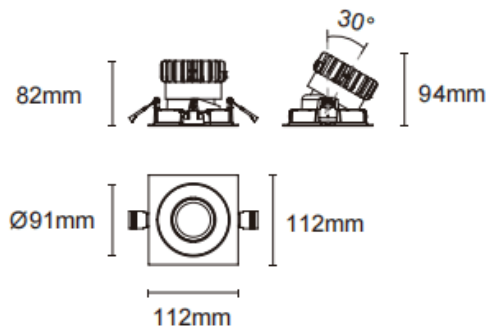

Trim cardan

Lavov downlight from the family Trim cardan with a power of 17W and a beam angle of 30°. Finished in black colour. With a total lumen output of 1580lm and a luminous efficacy of 93lm/W. Made in die cast aluminium and PC lenses. Driver On-Off no dim . CCT 4000K.

Dimensions

Product dimensions (mm) L112*W112*H94mm

Scheme

Cut out : 102X102mm

Item code	86.D090.1421.02
Product type	Indoor
Category	Downlights
Family	Cardan A
Subfamily	Trim cardan
Pictograms	

Product	
Real power (W)	17
Real luminous flux (Lm)	1580
Luminous efficiency (Lm/W)	93
Beam angle (°)	30°
Life time (h)	50000hrs L80B10
IP	IP44
Colour	black
Control gear included	yes
Control gear	On-Off no dim
Flicker Free	yes
Light source	led
Type of LED	COB
Colour temperature (K)	4000
Colour consistency (SDCM)	SDCM<3
CRI	90