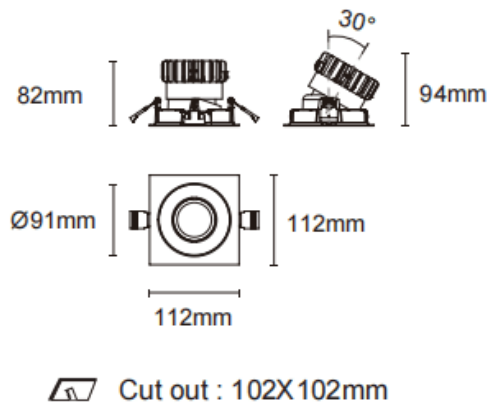

### Trim cardan

Lavov downlight from the family Trim cardan with a power of 17W and a beam angle of 30°. Finished in black colour. With a total lumen output of 1580lm and a luminous efficacy of 93lm/W. Made in die cast aluminium and PC lenses. Driver On-Off no dim . CCT 4000K.

### Dimensions

Product dimensions (mm) **L112\*W112\*H94mm**

### Scheme

Item code	86.D090.1421.02
Product type	Indoor
Category	Downlights
Family	Cardan
Subfamily	Trim cardan
Pictograms	

<b>Product</b>	
Real power (W)	17
Real luminous flux (Lm)	1580
Luminous efficiency (Lm/W)	93
Beam angle (&ordm;)	30°
Life time (h)	50000hrs L80B10
IP	IP44
Colour	black
Control gear included	yes
Control gear	On-Off no dim
Flicker Free	yes
Light source	led
Type of LED	COB
Colour temperature (K)	4000
Colour consistency (SDCM)	SDCM<3
CRI	90