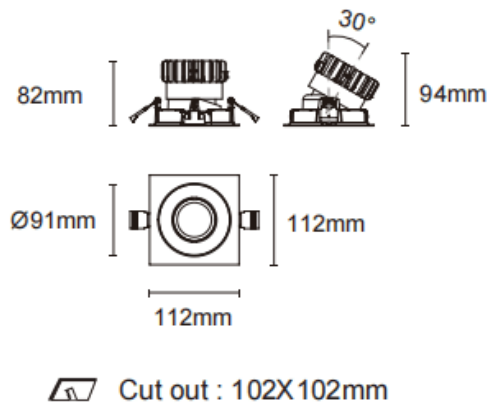

### Trim cardan

Lavov downlight from the family Trim cardan with a power of 17W and a beam angle of 30°. Finished in white colour. With a total lumen output of 1580lm and a luminous efficacy of 93lm/W. Made in die cast aluminium and PC lenses. Driver DALI Casamby ready. CCT 4000K.

### Dimensions

Product dimensions (mm) L112\*W112\*H94mm

### Scheme

Item code	86.D090.1429.01
Product type	Indoor
Category	Downlights
Family	Cardan
Subfamily	Trim cardan
Pictograms	

<b>Product</b>	
Real power (W)	17
Real luminous flux (Lm)	1580
Luminous efficiency (Lm/W)	93
Beam angle (&ordm;)	30°
Life time (h)	50000hrs L80B10
IP	IP44
Colour	white
Control gear included	yes
Control gear	DALI Casamby ready
Flicker Free	yes
Light source	led
Type of LED	COB
Colour temperature (K)	4000
Colour consistency (SDCM)	SDCM<3
CRI	90