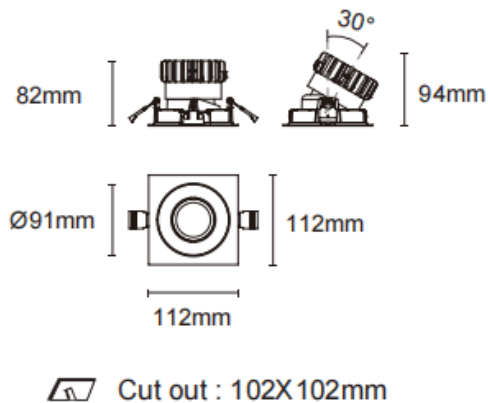

Trim cardan

Lavov downlight from the family Trim cardan with a power of 17W and a beam angle of 30°. Finished in white colour. With a total lumen output of 1580lm and a luminous efficacy of 93lm/W. Made in die cast aluminium and PC lenses. Driver DALI Casamby ready. CCT 4000K.

Dimensions

Product dimensions (mm) L112*W112*H94mm

Scheme

Item code	86.D090.1429.01
Product type	Indoor
Category	Downlights
Family	Cardan A
Subfamily	Trim cardan
Pictograms	

Product	
Real power (W)	17
Real luminous flux (Lm)	1580
Luminous efficiency (Lm/W)	93
Beam angle (°)	30°
Life time (h)	50000hrs L80B10
IP	IP44
Colour	white
Control gear included	yes
Control gear	DALI Casamby ready
Flicker Free	yes
Light source	led
Type of LED	COB
Colour temperature (K)	4000
Colour consistency (SDCM)	SDCM<3
CRI	90