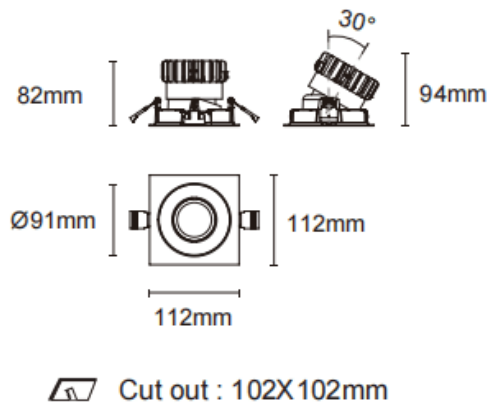

### Trim cardan

Lavov downlight from the family Trim cardan with a power of 17W and a beam angle of 30°. Finished in black colour. With a total lumen output of 1580lm and a luminous efficacy of 93lm/W. Made in die cast aluminium and PC lenses. Driver DALI Casamby ready. CCT 4000K.

### Dimensions

Product dimensions (mm) L112\*W112\*H94mm

### Scheme

Item code	86.D090.1429.02
Product type	Indoor
Category	Downlights
Family	Cardan
Subfamily	Trim cardan
Pictograms	

<b>Product</b>	
Real power (W)	17
Real luminous flux (Lm)	1580
Luminous efficiency (Lm/W)	93
Beam angle (°)	30°
Life time (h)	50000hrs L80B10
IP	IP44
Colour	black
Control gear included	yes
Control gear	DALI Casamby ready
Flicker Free	yes
Light source	LED
Type of LED	COB
Colour temperature (K)	4000
Colour consistency (SDCM)	SDCM3
CRI	90