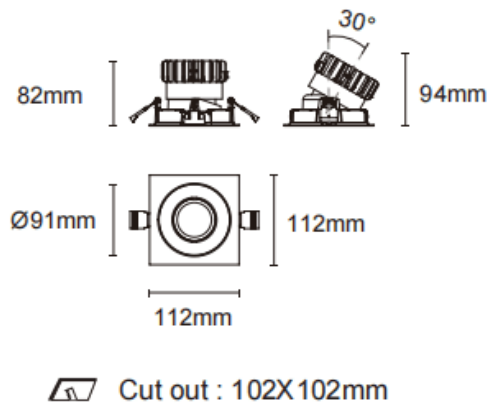

Trim cardan

Lavov downlight from the family Trim cardan with a power of 17W and a beam angle of 30°. Finished in black colour. With a total lumen output of 1580lm and a luminous efficacy of 93lm/W. Made in die cast aluminium and PC lenses. Driver DALI Casamby ready. CCT 4000K.

Dimensions

Product dimensions (mm) L112*W112*H94mm

Scheme

Item code	86.D090.1429.02
Product type	Indoor
Category	Downlights
Family	Cardan
Subfamily	Trim cardan
Pictograms	

Product	
Real power (W)	17
Real luminous flux (Lm)	1580
Luminous efficiency (Lm/W)	93
Beam angle (°)	30°
Life time (h)	50000hrs L80B10
IP	IP44
Colour	black
Control gear included	yes
Control gear	DALI Casamby ready
Flicker Free	yes
Light source	led
Type of LED	COB
Colour temperature (K)	4000
Colour consistency (SDCM)	SDCM<3
CRI	90