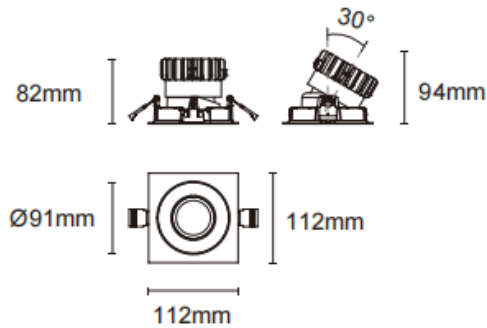

Trim cardan

Lavov downlight from the family Trim cardan with a power of 17W and a beam angle of 45°. Finished in black colour. With a total lumen output of 1580lm and a luminous efficacy of 93lm/W. Made in die cast aluminium and PC lenses. Driver On-Off no dim . CCT 4000K.

Dimensions

Product dimensions (mm) L112*W112*H94mm

Scheme

Cut out : 102X102mm

Item code	86.D090.1431.02
Product type	Indoor
Category	Downlights
Family	Cardan A
Subfamily	Trim cardan
Pictograms	

Product	
Real power (W)	17
Real luminous flux (Lm)	1580
Luminous efficiency (Lm/W)	93
Beam angle (°)	45°
Life time (h)	50000hrs L80B10
IP	IP44
Colour	black
Control gear included	yes
Control gear	On-Off no dim
Flicker Free	yes
Light source	led
Type of LED	COB
Colour temperature (K)	4000
Colour consistency (SDCM)	SDCM<3
CRI	90