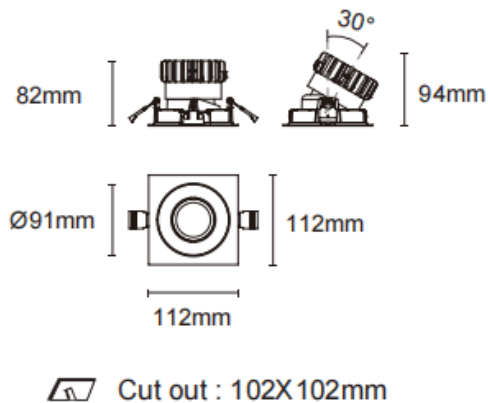

Trim cardan

Lavov downlight from the family Trim cardan with a power of 17W and a beam angle of 45°. Finished in black colour. With a total lumen output of 1580lm and a luminous efficacy of 93lm/W. Made in die cast aluminium and PC lenses. Driver DALI dimmable . CCT 4000K.

Dimensions

Product dimensions (mm) L112*W112*H94mm

Scheme

Item code	86.D090.1433.02
Product type	Indoor
Category	Downlights
Family	Cardan A
Subfamily	Trim cardan
Pictograms	

Product	
Real power (W)	17
Real luminous flux (Lm)	1580
Luminous efficiency (Lm/W)	93
Beam angle (°)	45°
Life time (h)	50000hrs L80B10
IP	IP44
Colour	black
Control gear included	yes
Control gear	DALI dimmable
Flicker Free	yes
Light source	led
Type of LED	COB
Colour temperature (K)	4000
Colour consistency (SDCM)	SDCM<3
CRI	90