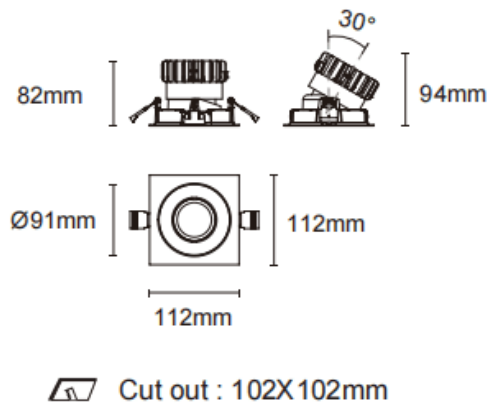

Trim cardan

Lavov downlight from the family Trim cardan with a power of 17W and a beam angle of 45°. Finished in black colour. With a total lumen output of 1580lm and a luminous efficacy of 93lm/W. Made in die cast aluminium and PC lenses. Driver DALI Casamby ready. CCT 4000K.

Dimensions

Product dimensions (mm) L112*W112*H94mm

Scheme

Item code	86.D090.1439.02
Product type	Indoor
Category	Downlights
Family	Cardan
Subfamily	Trim cardan
Pictograms	

Product	
Real power (W)	17
Real luminous flux (Lm)	1580
Luminous efficiency (Lm/W)	93
Beam angle (°)	45°
Life time (h)	50000hrs L80B10
IP	IP44
Colour	black
Control gear included	yes
Control gear	DALI Casamby ready
Flicker Free	yes
Light source	led
Type of LED	COB
Colour temperature (K)	4000
Colour consistency (SDCM)	SDCM<3
CRI	90