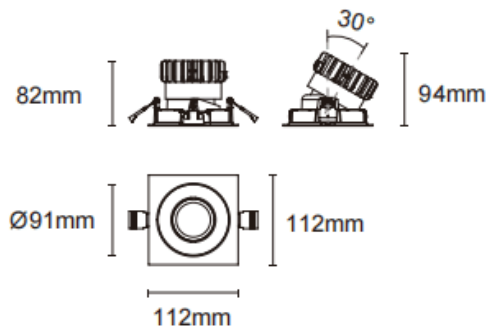

### Trim cardan

Lavov downlight from the family Trim cardan with a power of 17W and a beam angle of 45°. Finished in black colour. With a total lumen output of 1580lm and a luminous efficacy of 93lm/W. Made in die cast aluminium and PC lenses. Driver DALI Casamby ready. CCT 4000K.

### Dimensions

Product dimensions (mm) **L112\*W112\*H94mm**

### Scheme

Cut out : 102X102mm

Item code	<b>86.D090.1439.02</b>
-----------	------------------------

Product type	<b>Indoor</b>
--------------	---------------

Category	<b>Downlights</b>
----------	-------------------