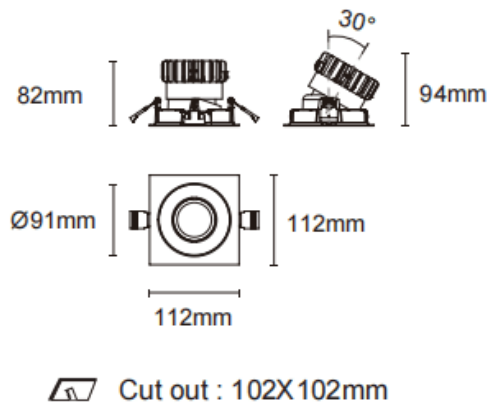

Trim cardan

Lavov downlight from the family Trim cardan with a power of 17W and a beam angle of 55°. Finished in white colour. With a total lumen output of 1580lm and a luminous efficacy of 93lm/W. Made in die cast aluminium and PC lenses. Driver On-Off no dim . CCT 4000K.

Dimensions

Product dimensions (mm) **L112*W112*H94mm**

Scheme

Item code	86.D090.1441.01
Product type	Indoor
Category	Downlights
Family	Cardan
Subfamily	Trim cardan
Pictograms	

Product	
Real power (W)	17
Real luminous flux (Lm)	1580
Luminous efficiency (Lm/W)	93
Beam angle (º)	55°
Life time (h)	50000hrs L80B10
IP	IP44
Colour	white
Control gear included	yes
Control gear	On-Off no dim
Flicker Free	yes
Light source	led
Type of LED	COB
Colour temperature (K)	4000
Colour consistency (SDCM)	SDCM<3
CRI	90