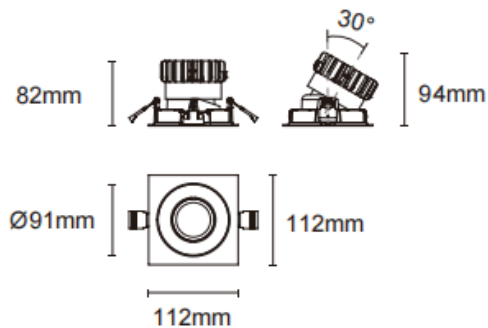

Trim cardan

Lavov downlight from the family Trim cardan with a power of 17W and a beam angle of 55°. Finished in white colour. With a total lumen output of 1580lm and a luminous efficacy of 93lm/W. Made in die cast aluminium and PC lenses. Driver On-Off no dim . CCT 4000K.

Dimensions

Product dimensions (mm) L112*W112*H94mm

Scheme

Cut out : 102X102mm

Item code	86.D090.1441.01
Product type	Indoor
Category	Downlights
Family	Cardan
Subfamily	Trim cardan
Pictograms	

Product	
Real power (W)	17
Real luminous flux (Lm)	1580
Luminous efficiency (Lm/W)	93
Beam angle (°)	55°
Life time (h)	50000hrs L80B10
IP	IP44
Colour	white
Control gear included	yes
Control gear	On-Off no dim
Flicker Free	yes
Light source	LED
Type of LED	COB
Colour temperature (K)	4000
Colour consistency (SDCM)	SDCM3
CRI	90